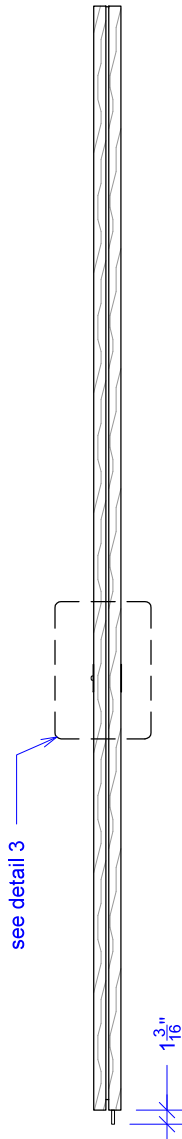

# HARDWARE SPECIFICATION

## Floor strike lock

RAYDOOR®

Revised: 9 / 09 / 16

Page: 1 of 1

SIDE VIEW:

DETAIL 1:  
thumb turn side

DETAIL 2:  
coin release side

DETAIL 3: