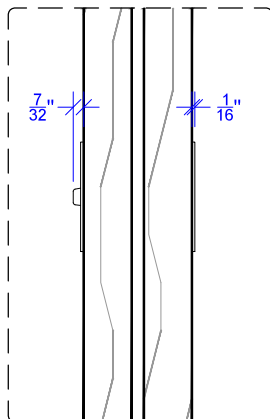

## Floor strike lock

RAYDOOR®

Revised: 9 / 09 / 16

Page: 1 of 1

SIDE VIEW:

DETAIL 1:  
thumb turn side

DETAIL 2:  
coin release side

DETAIL 3:

ELEVATION: