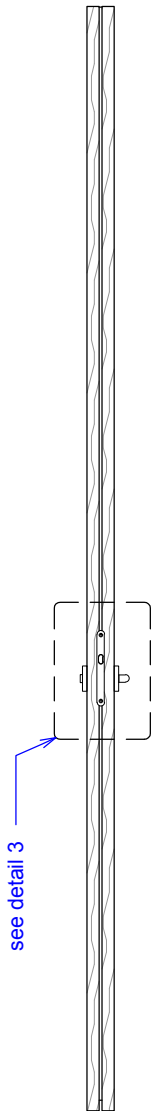

HARDWARE SPECIFICATION

ADA Sliding door lock

RAYDOOR®

Revised: 5 / 28 / 12

Page: 1 of 1

SIDE VIEW:

DETAIL 1:
lever side

DETAIL 2:
coin release side

DETAIL 3:

ELEVATION: