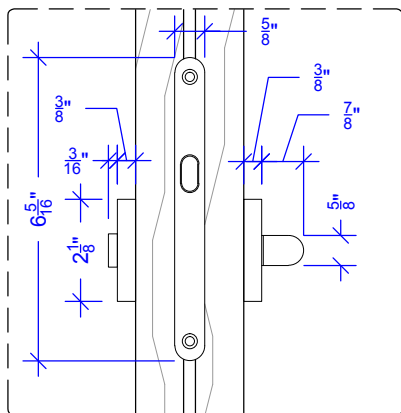

HARDWARE SPECIFICATION

ADA Sliding door lock

RAYDOOR®

Revised: 5 / 28 / 12

Page: 1 of 1

SIDE VIEW:

DETAIL 1:
lever side

DETAIL 2:
coin release side

DETAIL 3:

ELEVATION: