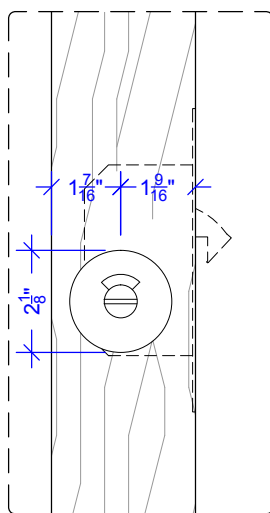

HARDWARE SPECIFICATION

ADA Sliding door lock

RAYDOOR®

Revised: 5 / 28 / 12

Page: 1 of 1

SIDE VIEW:

DETAIL 1:
lever side

DETAIL 2:
coin release side

DETAIL 3:

ELEVATION: