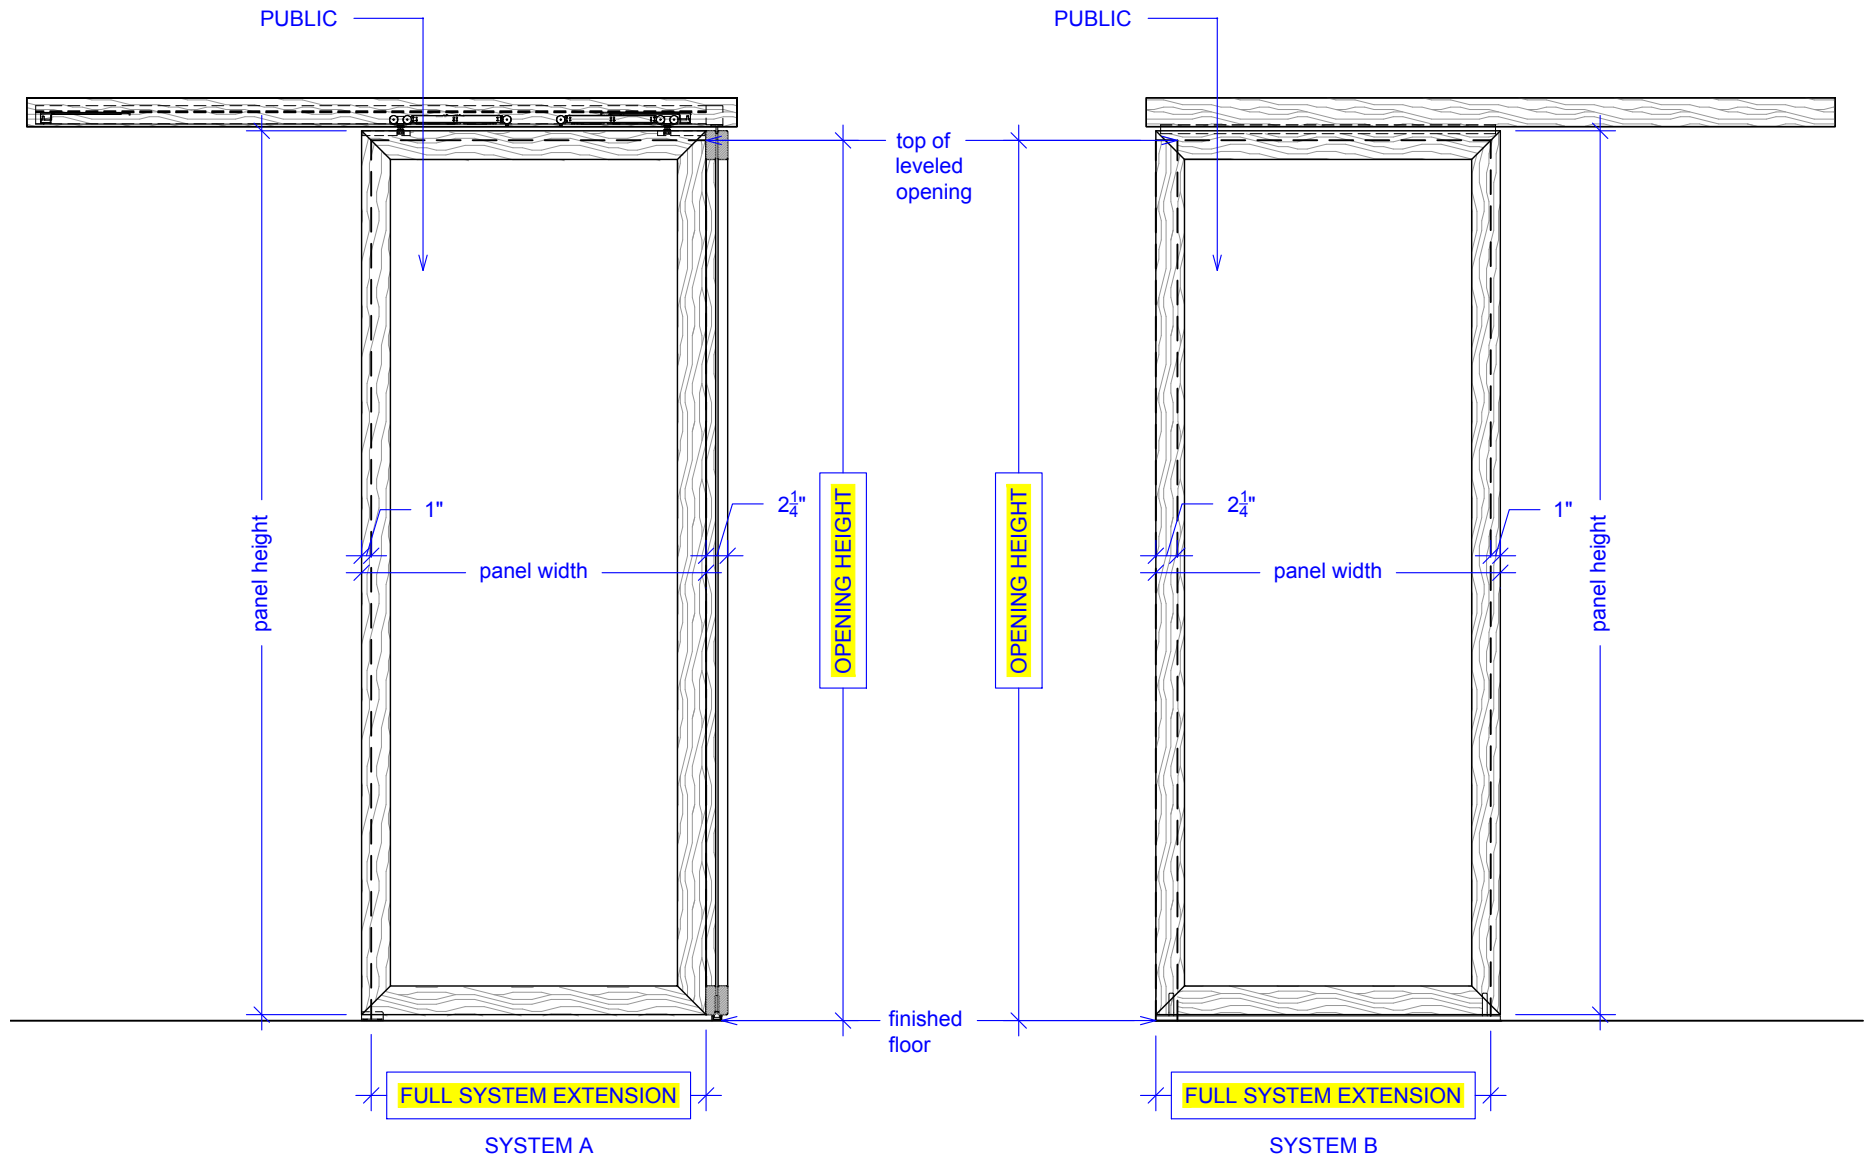

PLAN: closed

PLAN: open

RAYDOOR[®]
Sliding Walls & Doors

Wall Mount Slider & Fixed Meeting at 90°

ELEVATION: closed

RAYDOOR[®]
Sliding Walls & Doors

Wall Mount Slider & Fixed Meeting at 90°

ELEVATION: details
SYSTEM A

ELEVATION: details
SYSTEM B

RAYDOOR[®]
Sliding Walls & Doors

Wall Mount Slider & Fixed Meeting at 90°

RAYDOOR[®]
Sliding Walls & Doors

Wall Mount Slider & Fixed Meeting at 90°

RAYDOOR[®]
Sliding Walls & Doors

Wall Mount Slider & Fixed Meeting at 90°

KEY:

floor guide

track stop