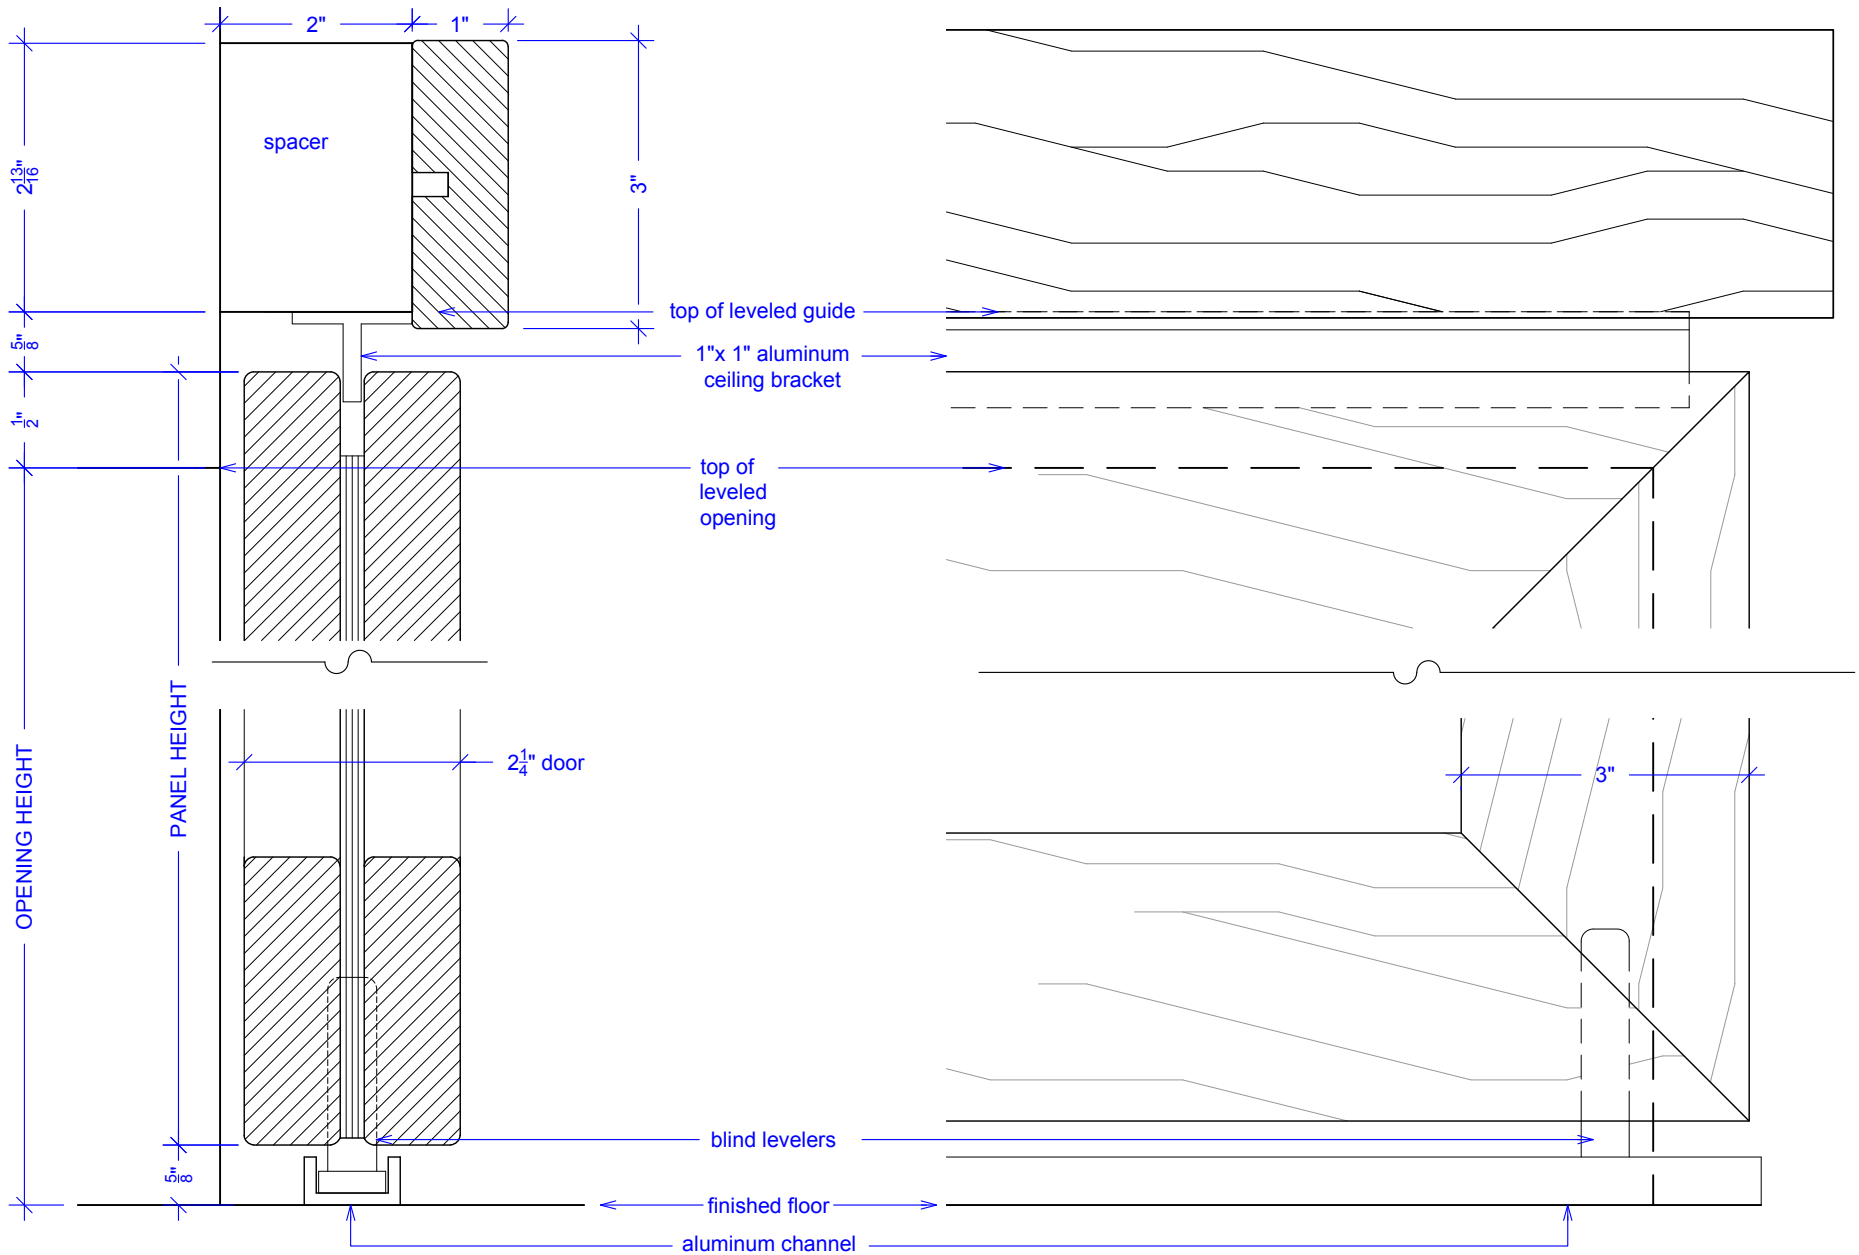

PLAN: closed

PLAN: open

RAYDOOR[®]
Sliding Walls & Doors

Wall Mount Slider & Fixed Meeting at 90°

ELEVATION: closed

RAYDOOR[®]
Sliding Walls & Doors

Wall Mount Slider & Fixed Meeting at 90°

ELEVATION: details
SYSTEM A

ELEVATION: details
SYSTEM B

RAYDOOR[®]
Sliding Walls & Doors

Wall Mount Slider & Fixed Meeting at 90°

RAYDOOR[®]
Sliding Walls & Doors

Wall Mount Slider & Fixed Meeting at 90°

RAYDOOR[®]
Sliding Walls & Doors

Wall Mount Slider & Fixed Meeting at 90°

KEY:

floor guide

track stop