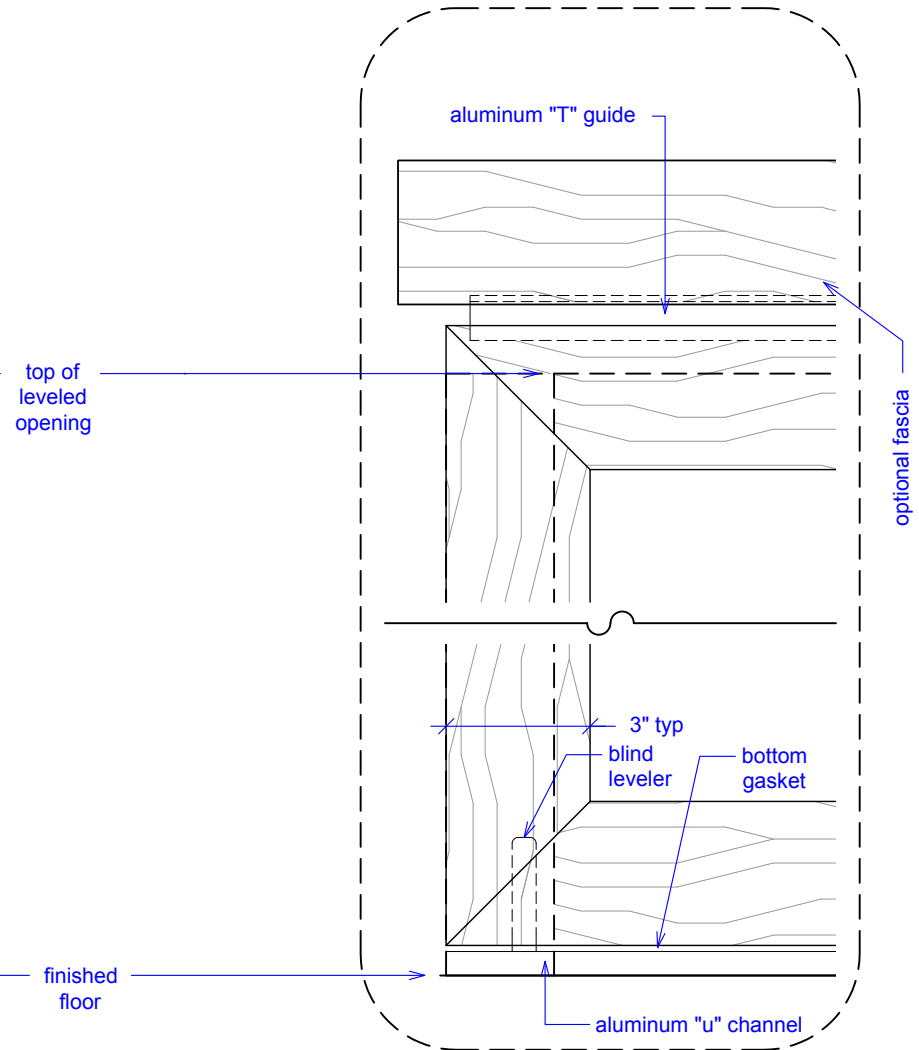

PLAN: closed

PLAN: open

RAYDOOR[®]
Sliding Walls & Doors

Wall Mount Slider & Fixed Meeting at 90°

ELEVATION: closed

RAYDOOR[®]
Sliding Walls & Doors

Wall Mount Slider & Fixed Meeting at 90°

ELEVATION: details
SYSTEM A

ELEVATION: details
SYSTEM B

RAYDOOR[®]
Sliding Walls & Doors

Wall Mount Slider & Fixed Meeting at 90°

RAYDOOR[®]
Sliding Walls & Doors

Wall Mount Slider & Fixed Meeting at 90°

RAYDOOR[®]
Sliding Walls & Doors

Wall Mount Slider & Fixed Meeting at 90°

KEY:

floor guide

track stop