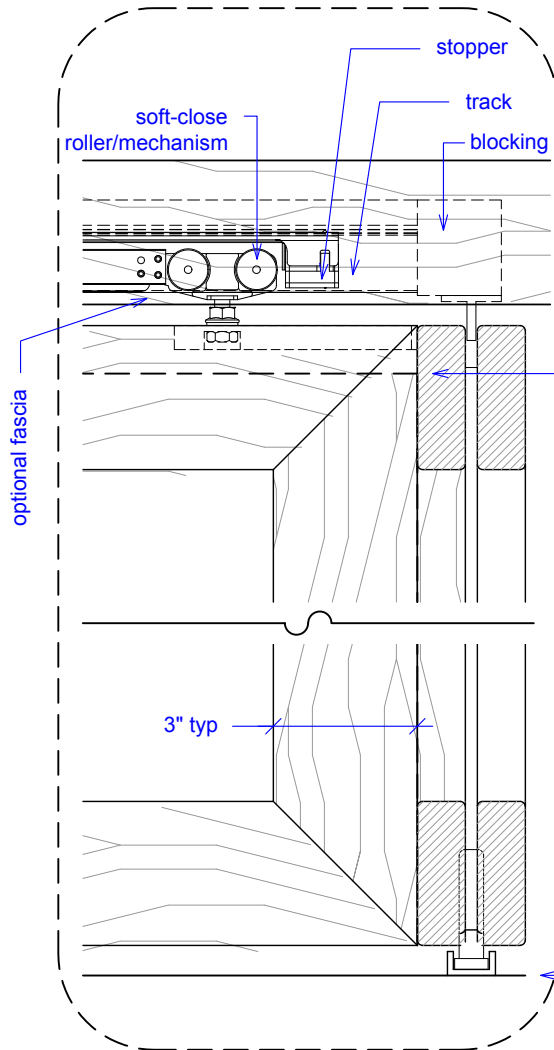

PLAN: closed

PLAN: open

RAYDOOR[®]
Sliding Walls & Doors

Wall Mount Slider & Fixed Meeting at 90°

ELEVATION: closed

RAYDOOR[®]
Sliding Walls & Doors

Wall Mount Slider & Fixed Meeting at 90°

ELEVATION: details
SYSTEM A

ELEVATION: details
SYSTEM B

RAYDOOR[®]
Sliding Walls & Doors

Wall Mount Slider & Fixed Meeting at 90°

RAYDOOR[®]
Sliding Walls & Doors

Wall Mount Slider & Fixed Meeting at 90°

RAYDOOR[®]
Sliding Walls & Doors

Wall Mount Slider & Fixed Meeting at 90°

KEY:

floor guide

track stop