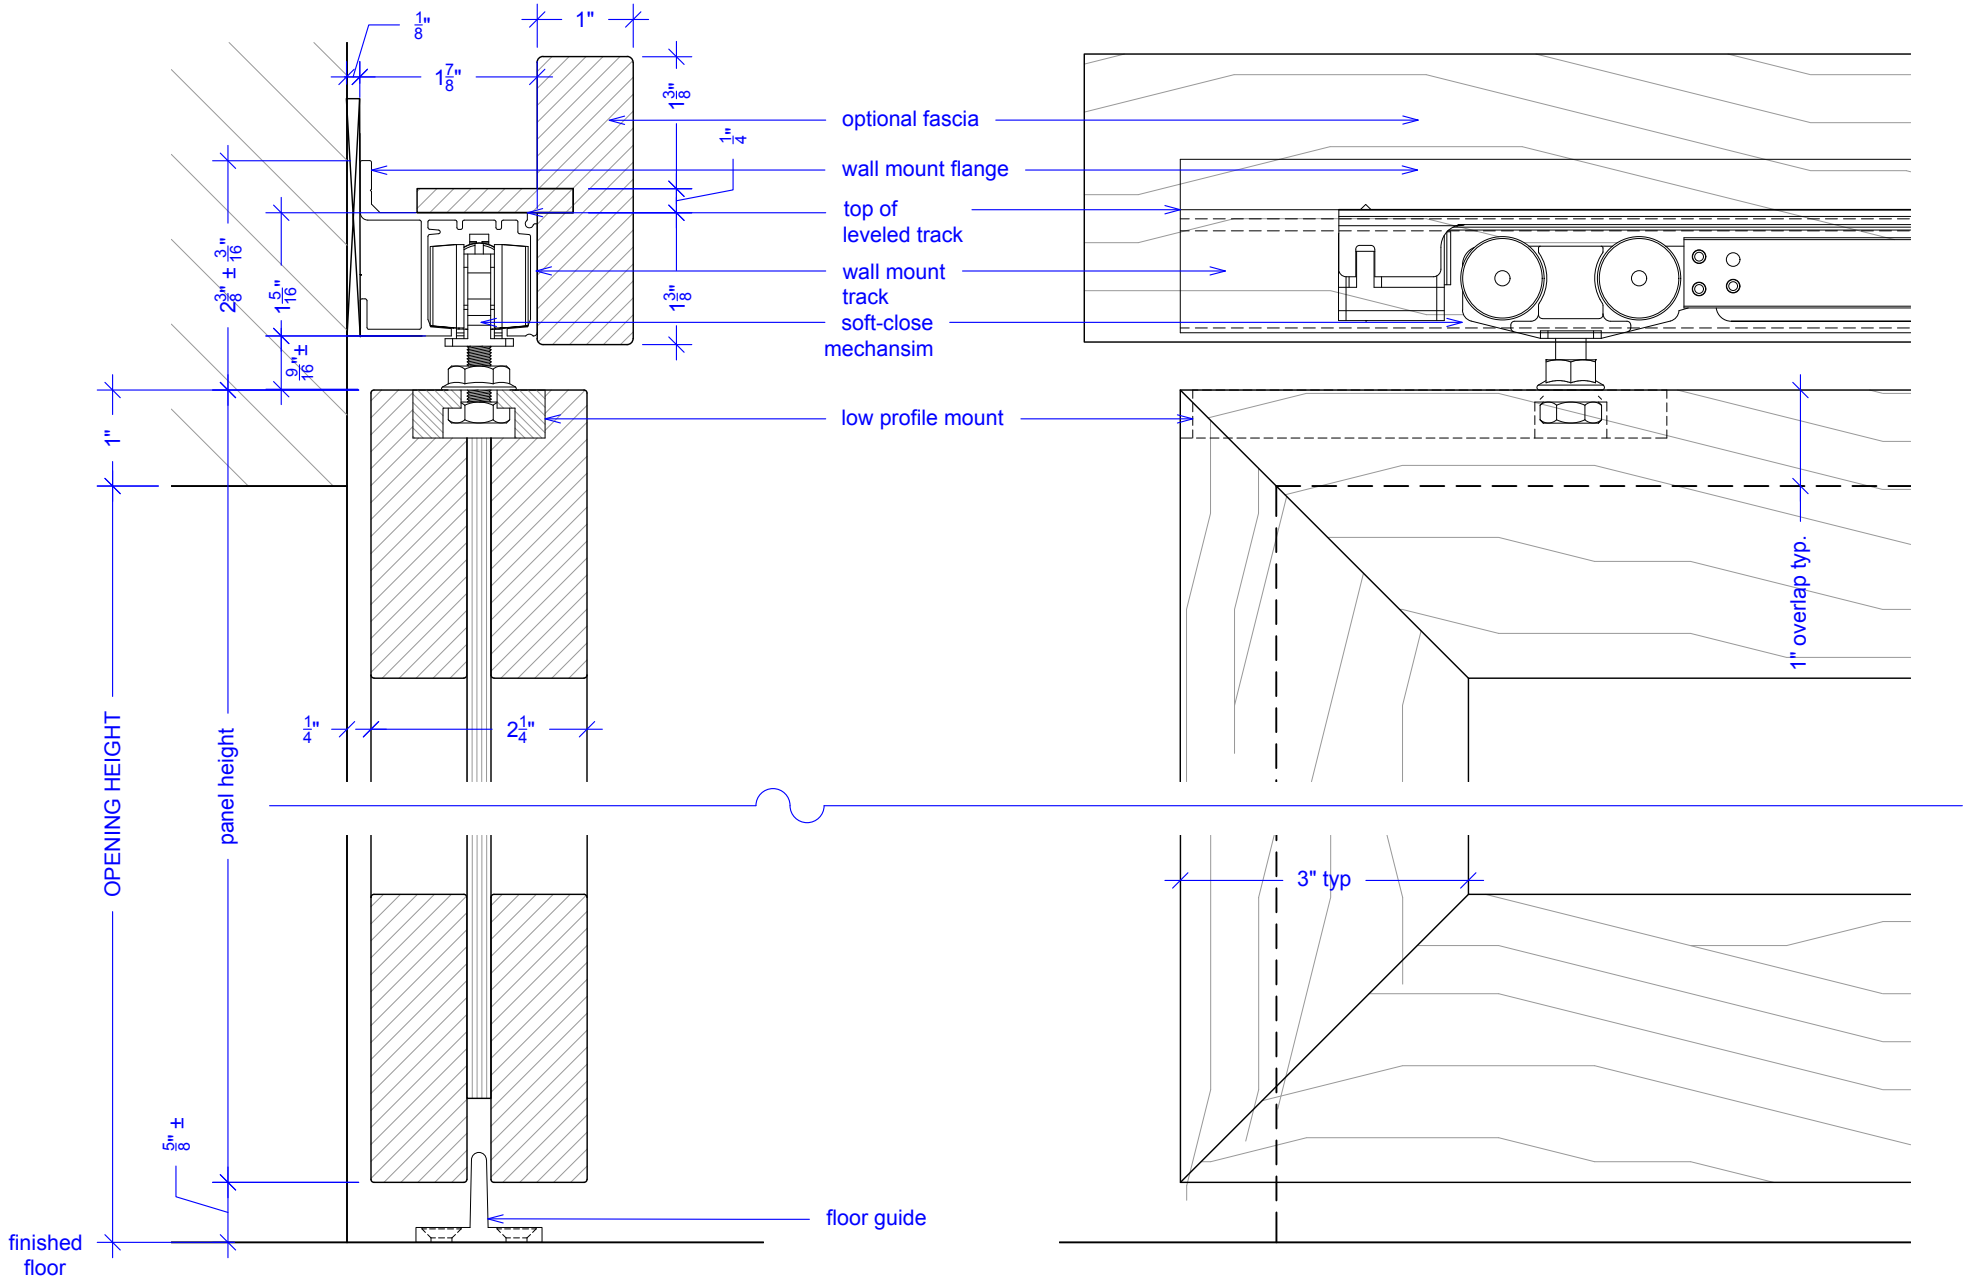

PLAN: closed

PLAN: open

RAYDOOR[®]
Sliding Walls & Doors

Wall Mount Slider & Fixed Meeting at 90°

ELEVATION: closed

RAYDOOR[®]
Sliding Walls & Doors

Wall Mount Slider & Fixed Meeting at 90°

ELEVATION: details
SYSTEM A

ELEVATION: details
SYSTEM B

RAYDOOR[®]
Sliding Walls & Doors

Wall Mount Slider & Fixed Meeting at 90°

RAYDOOR[®]
Sliding Walls & Doors

Wall Mount Slider & Fixed Meeting at 90°

RAYDOOR[®]
Sliding Walls & Doors

Wall Mount Slider & Fixed Meeting at 90°

KEY:

floor guide

track stop