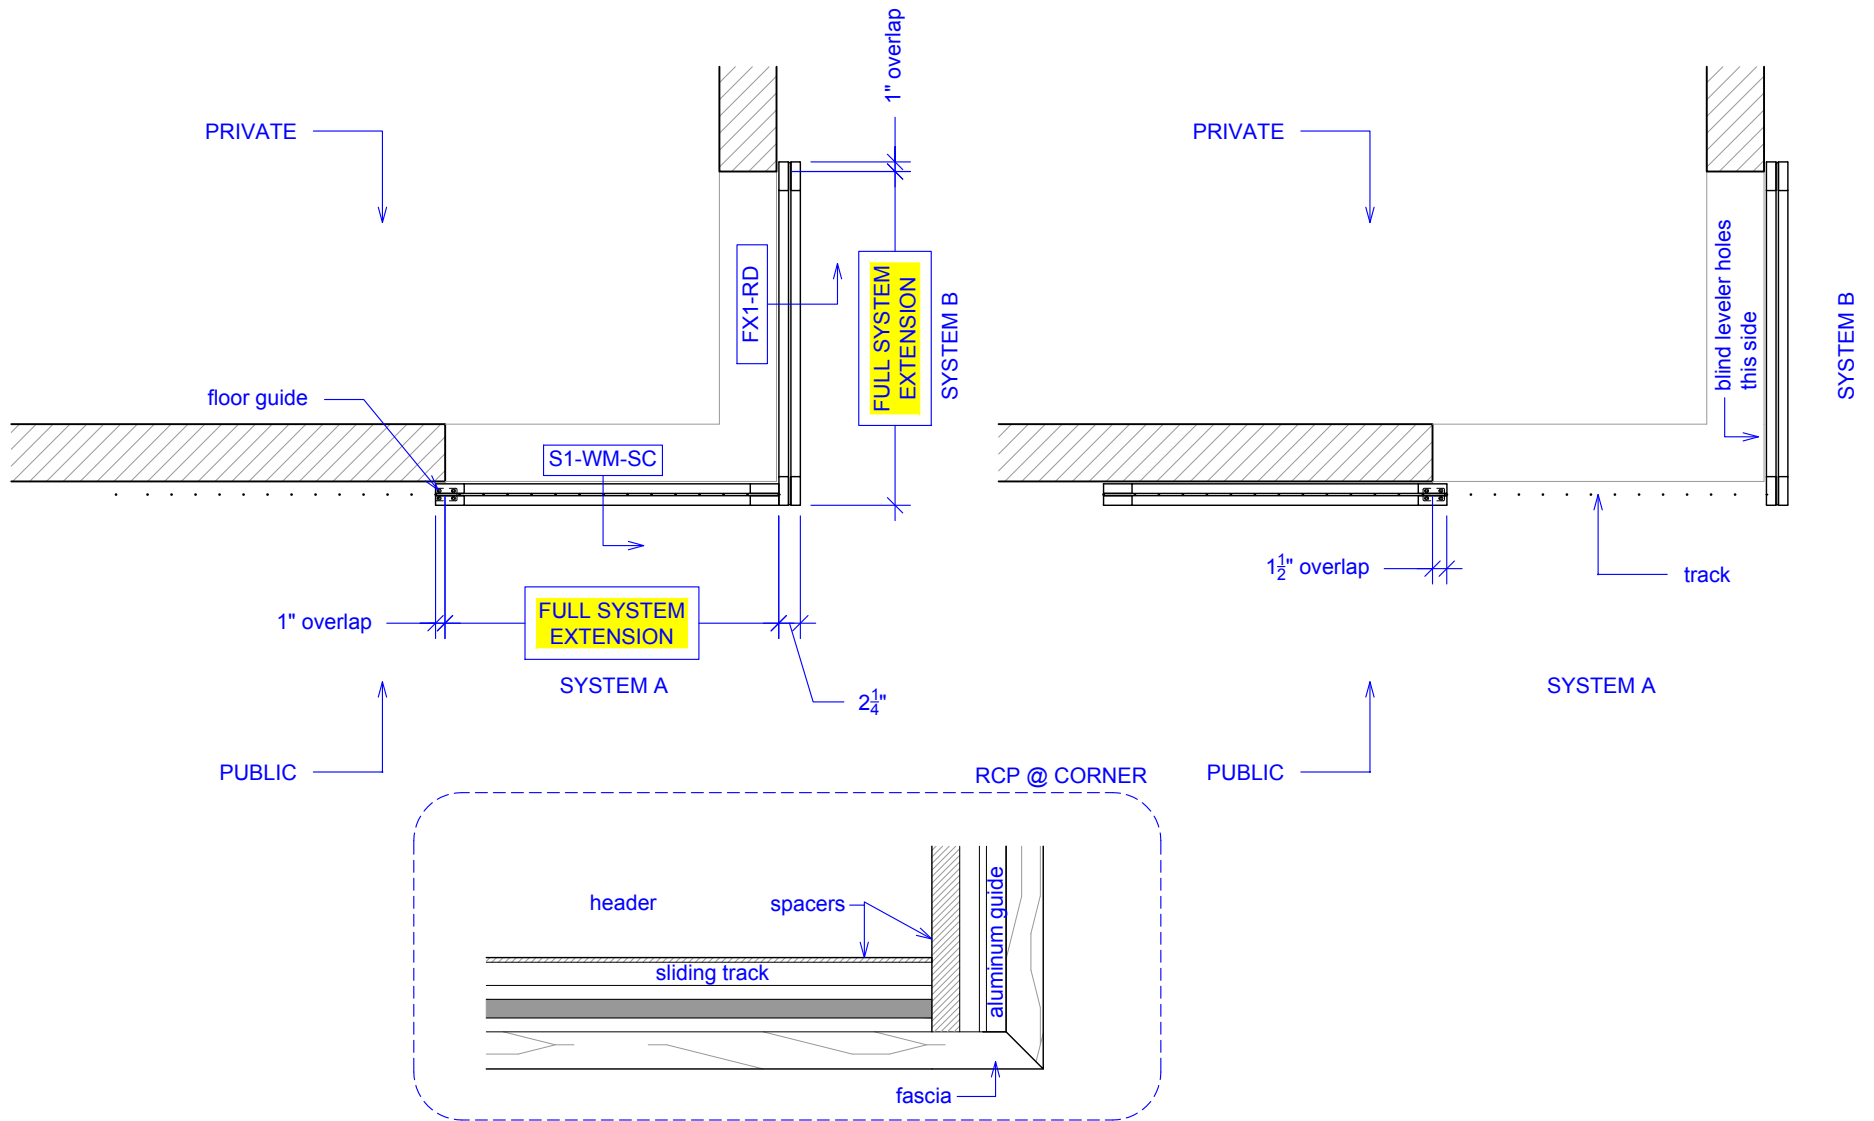

PLAN: closed

PLAN: open

RAYDOOR[®]
Sliding Walls & Doors

Wall Mount Slider & Fixed Meeting at 90°

ELEVATION: closed

RAYDOOR[®]
Sliding Walls & Doors

Wall Mount Slider & Fixed Meeting at 90°

ELEVATION: details
SYSTEM A

ELEVATION: details
SYSTEM B

RAYDOOR[®]
Sliding Walls & Doors

Wall Mount Slider & Fixed Meeting at 90°

RAYDOOR[®]
Sliding Walls & Doors

Wall Mount Slider & Fixed Meeting at 90°

RAYDOOR[®]
Sliding Walls & Doors

Wall Mount Slider & Fixed Meeting at 90°

KEY:

floor guide

track stop