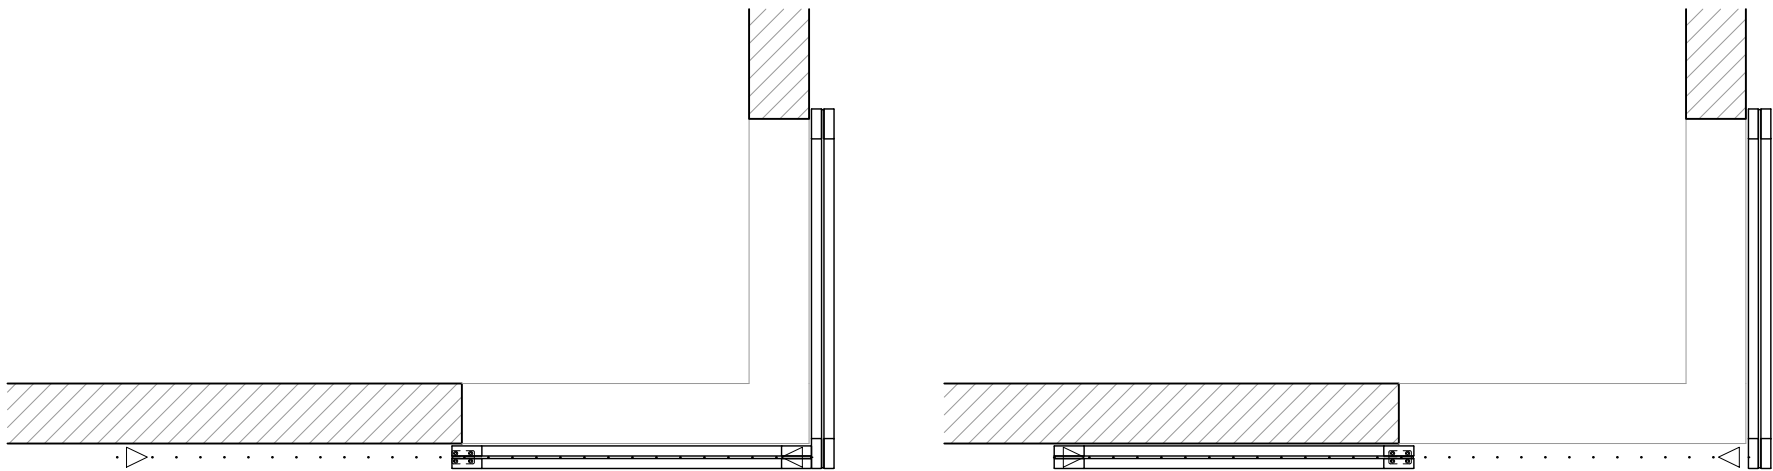

PLAN: closed

PLAN: open

RAYDOOR[®]
Sliding Walls & Doors

Wall Mount Slider & Fixed Meeting at 90°

ELEVATION: closed

RAYDOOR[®]
Sliding Walls & Doors

Wall Mount Slider & Fixed Meeting at 90°

ELEVATION: details
SYSTEM A

ELEVATION: details
SYSTEM B

RAYDOOR[®]
Sliding Walls & Doors

Wall Mount Slider & Fixed Meeting at 90°

RAYDOOR[®]
Sliding Walls & Doors

Wall Mount Slider & Fixed Meeting at 90°

RAYDOOR[®]
Sliding Walls & Doors

Wall Mount Slider & Fixed Meeting at 90°

KEY:

floor guide

track stop