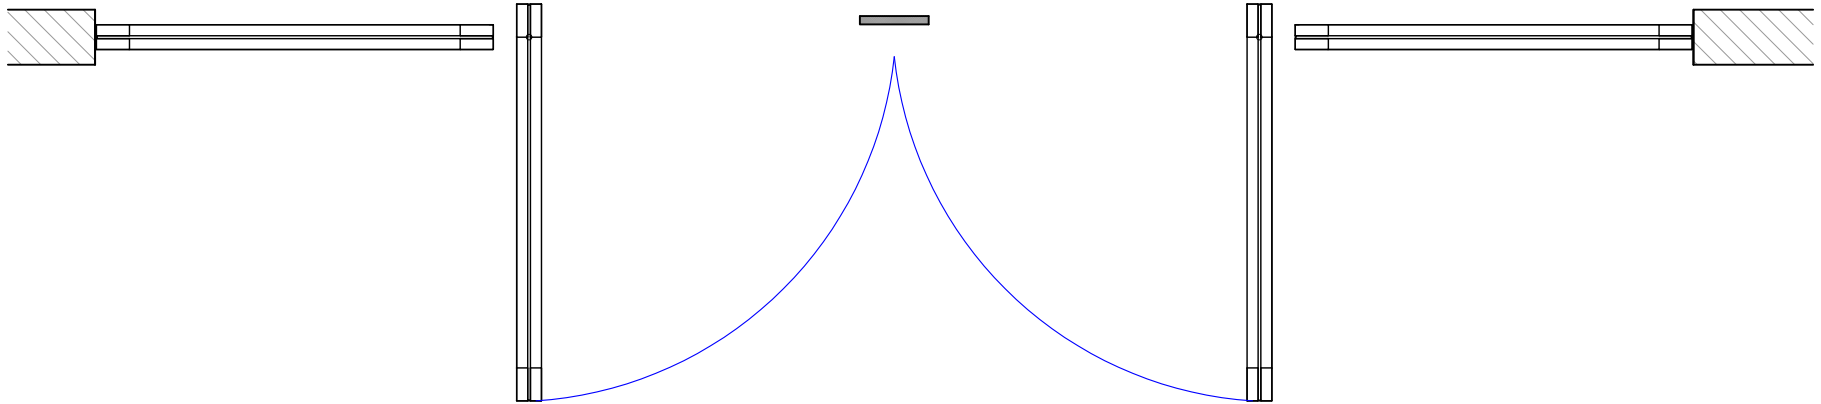

PLAN: open

PLAN: closed

ELEVATION: closed

ELEVATION: details

- KEY
- pivot hinge
  - ⊠ roller latch
  - reccomended door stop