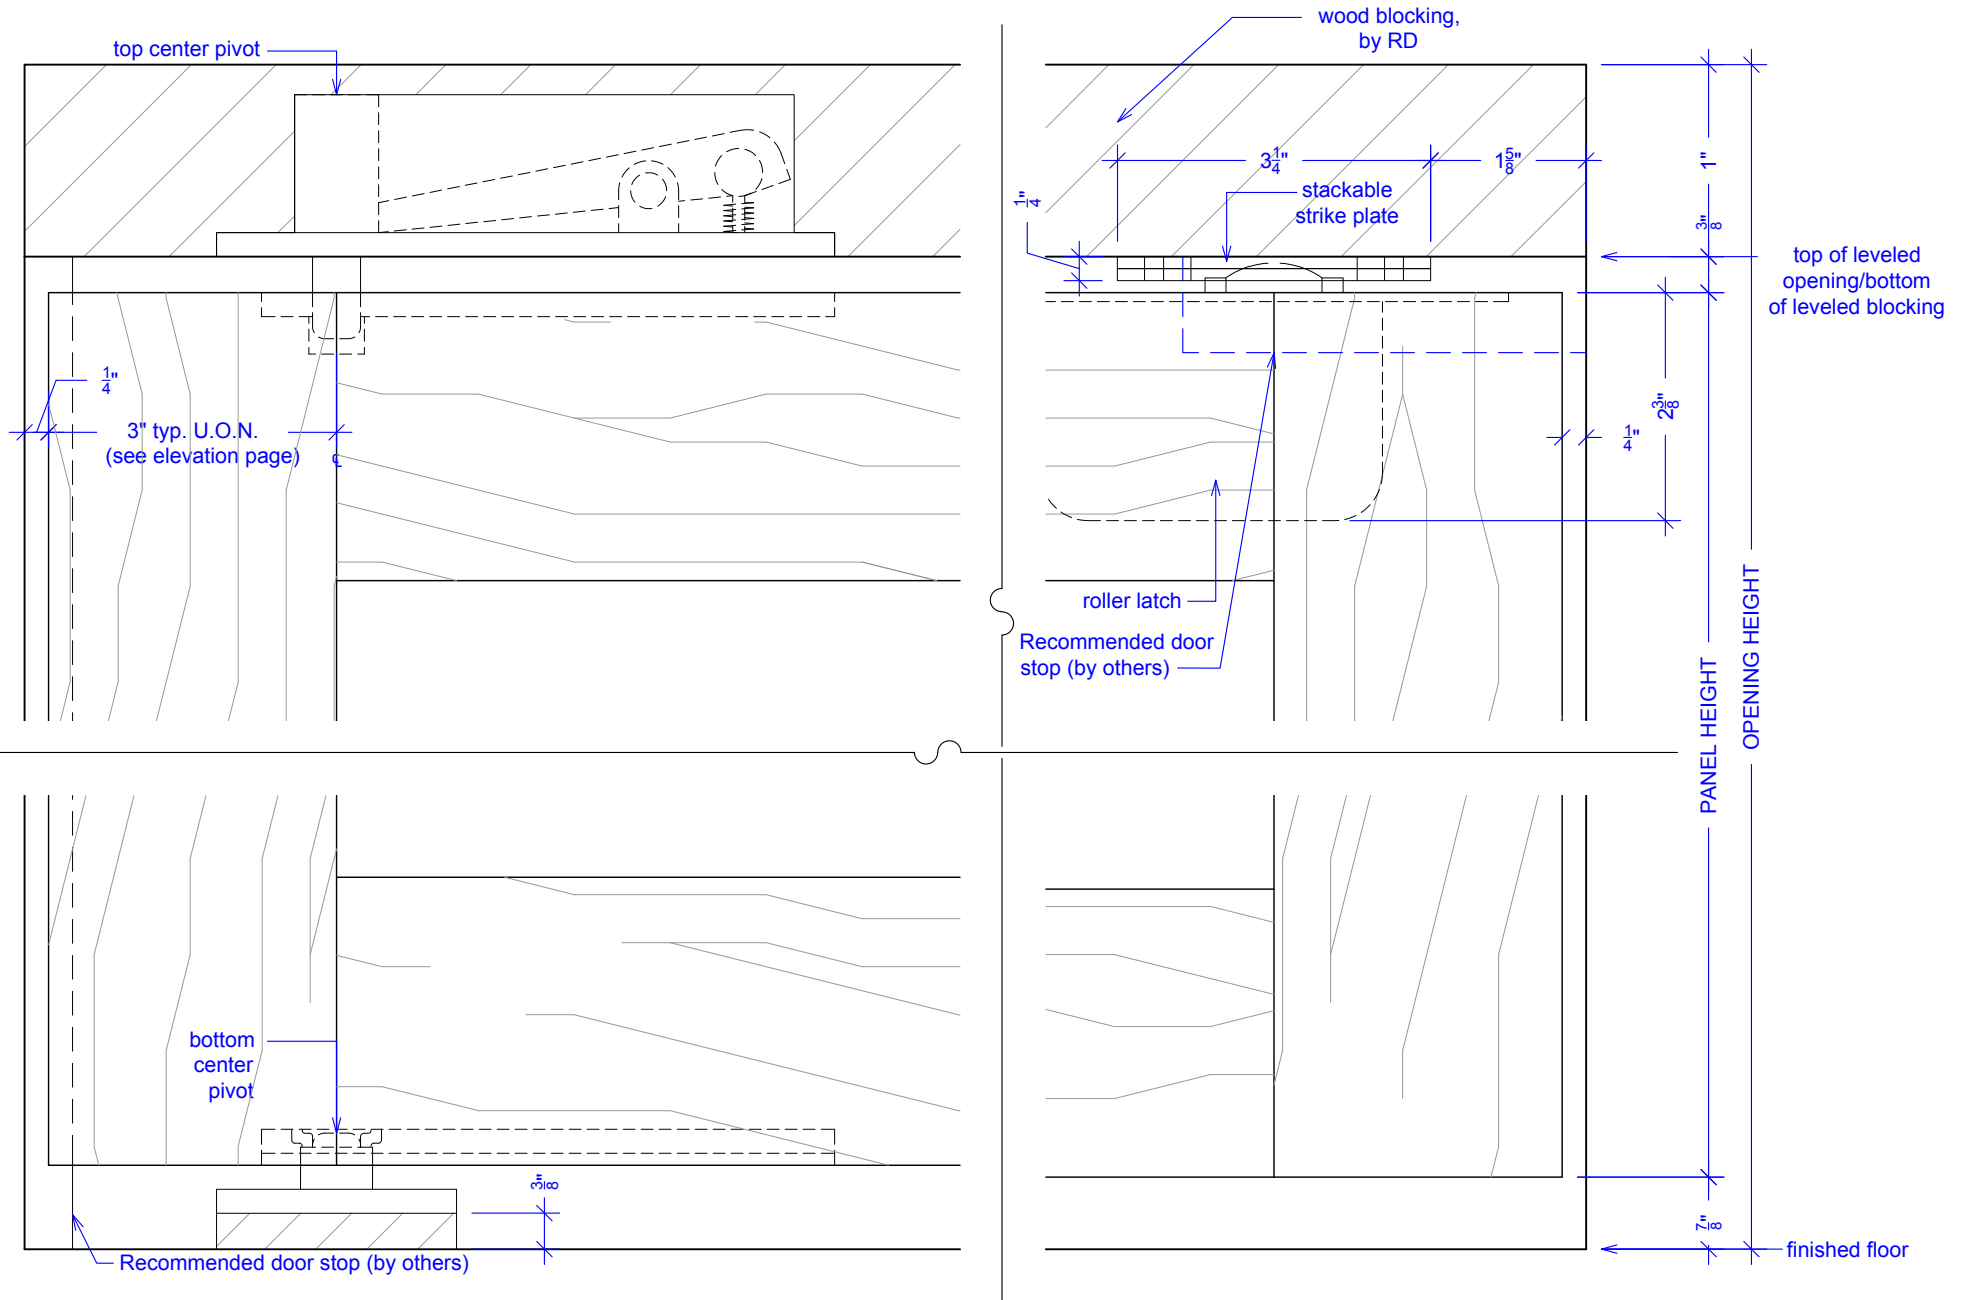

PLAN: open

PLAN: closed

ELEVATION: closed

ELEVATION: details

- KEY
- pivot hinge
  - ⊠ roller latch
  - reccomended door stop