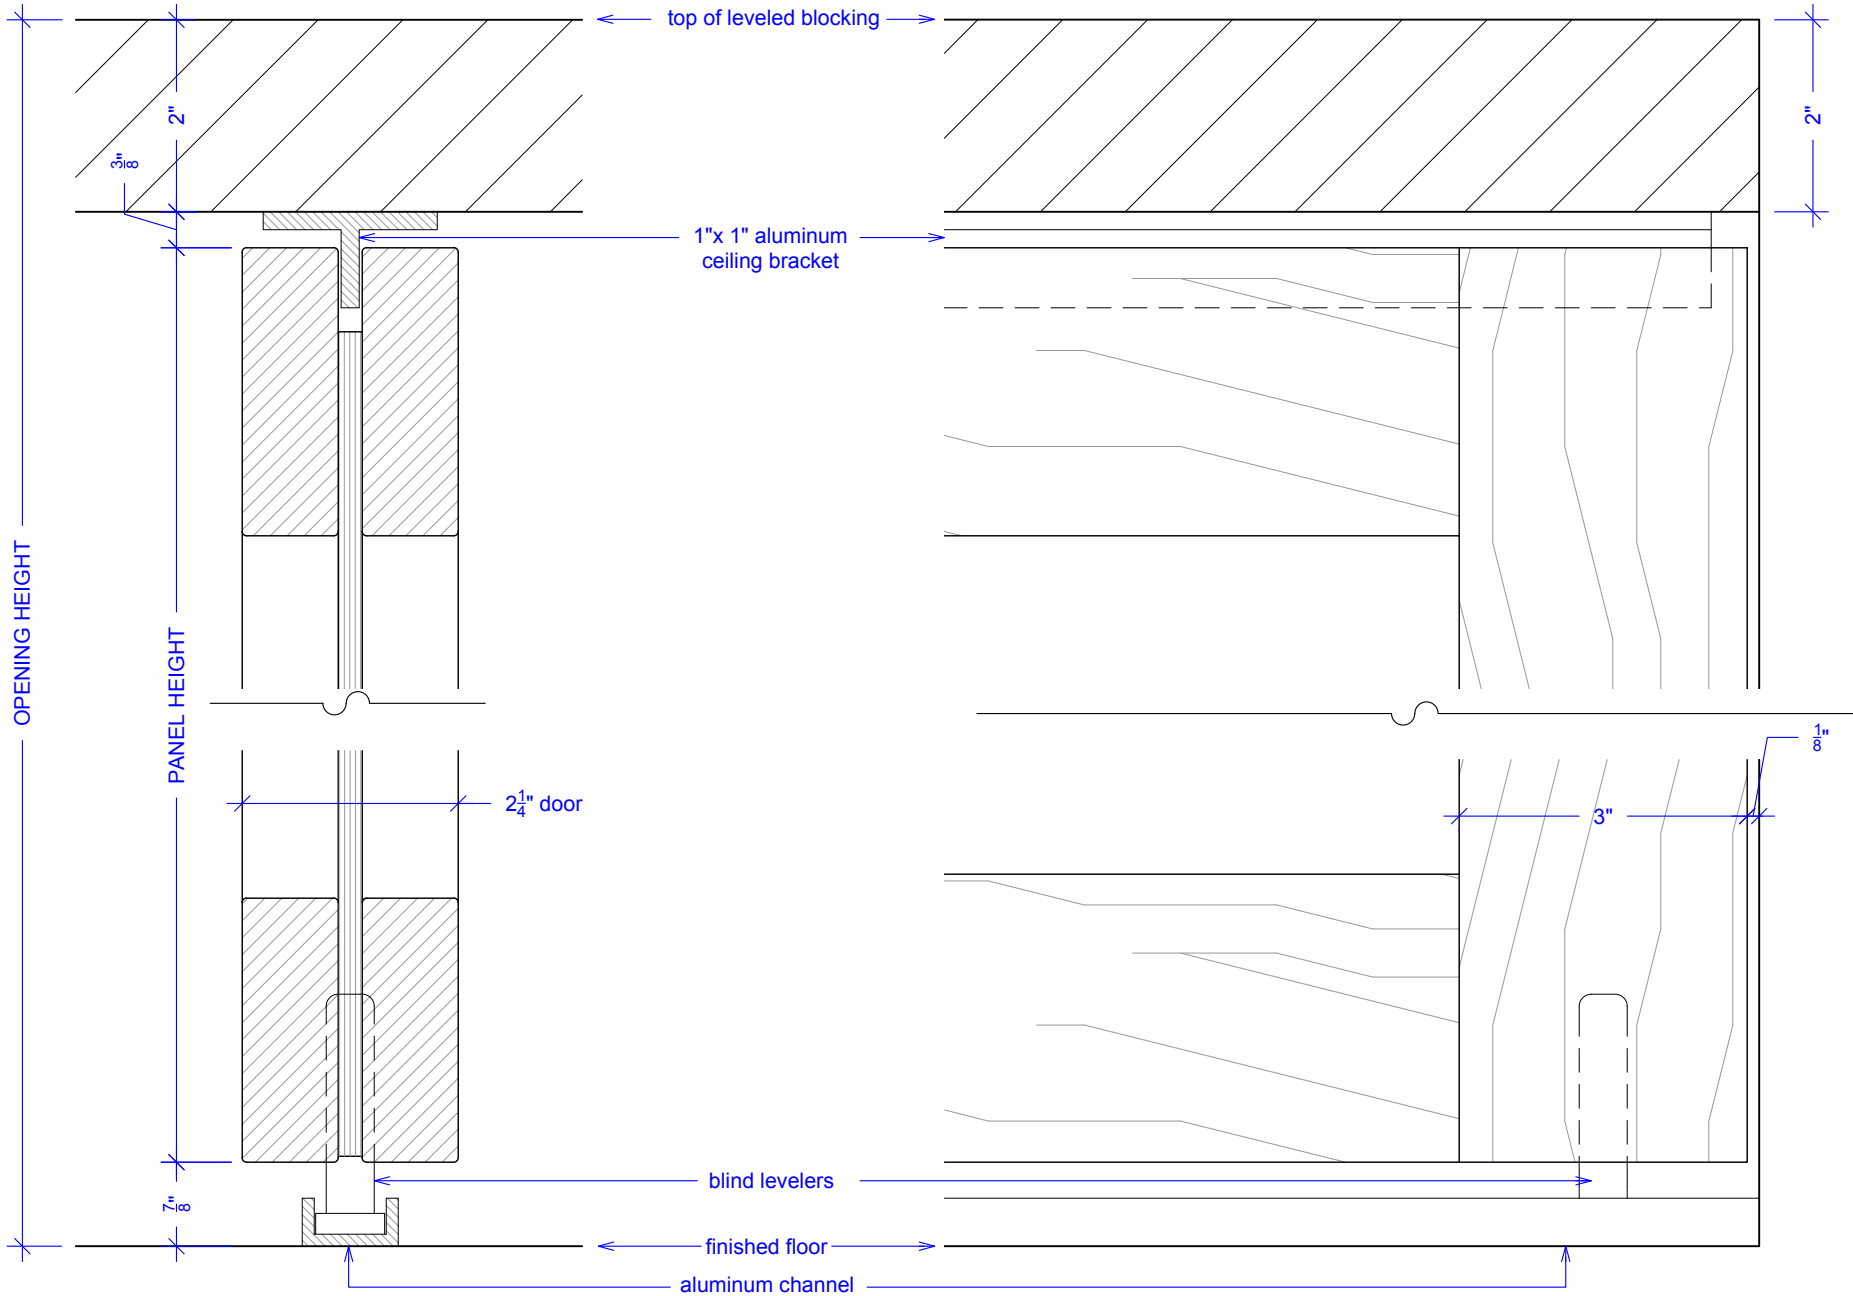

PLAN: open

PLAN: closed

ELEVATION: closed

ELEVATION: details

- KEY
- pivot hinge
  - ⊠ roller latch
  - reccomended door stop