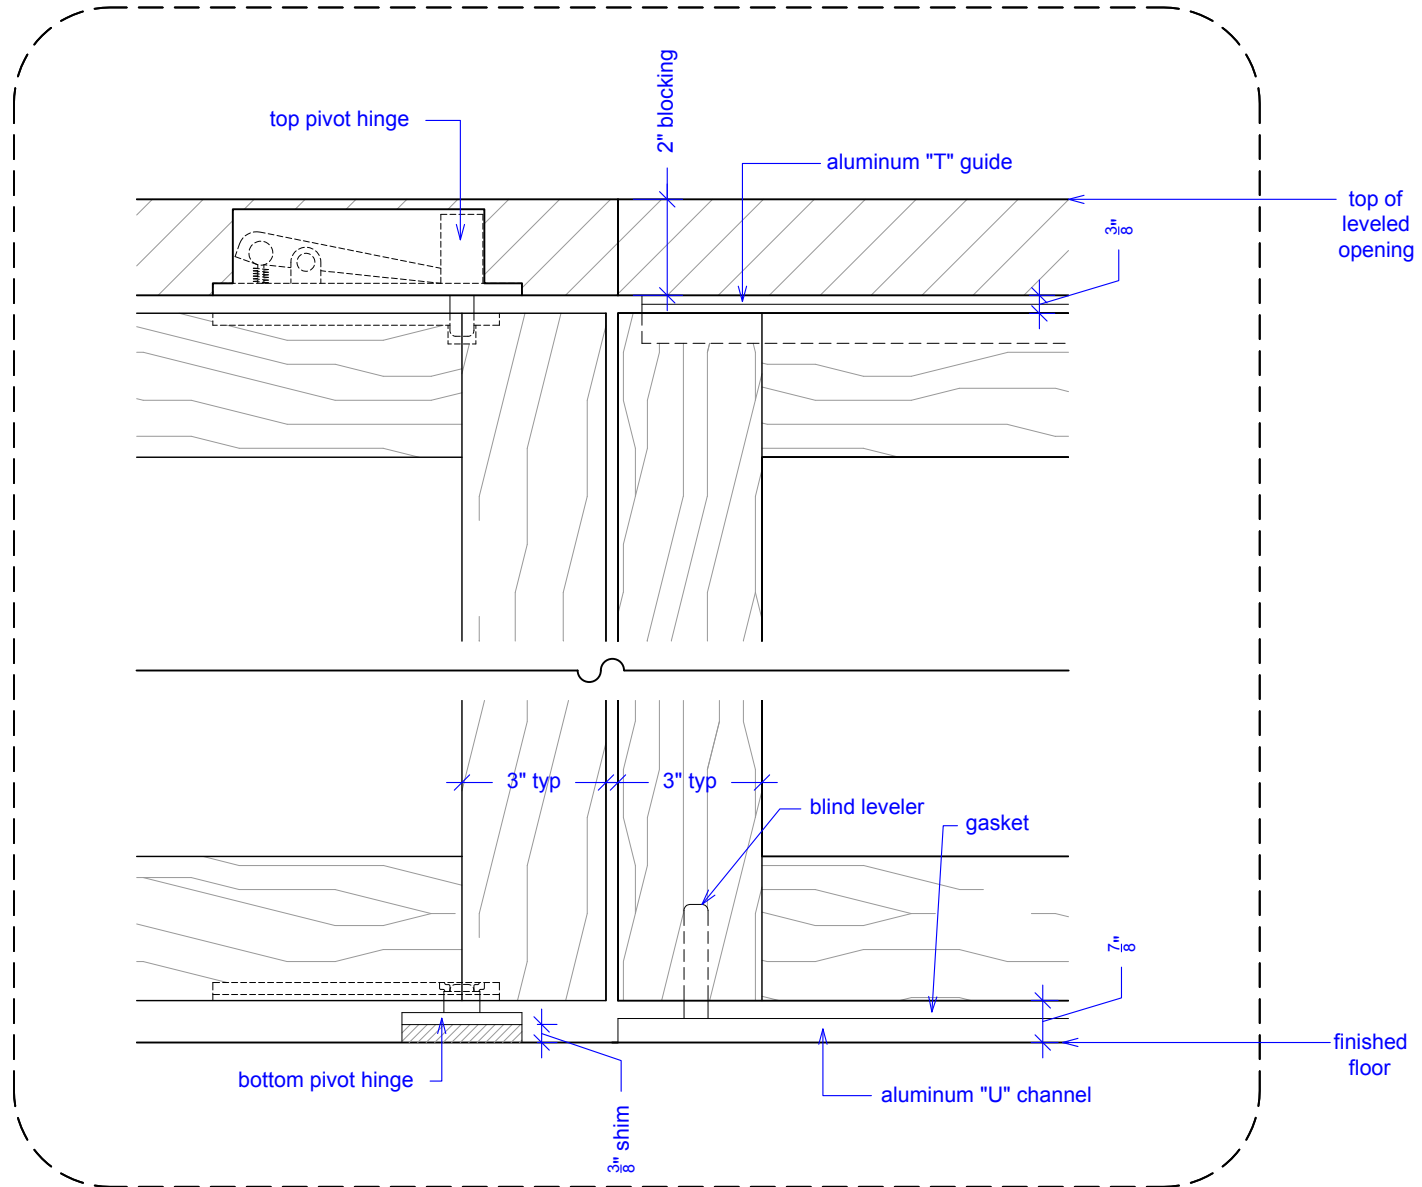

PLAN: open

PLAN: closed

ELEVATION: closed

ELEVATION: details

- KEY
- pivot hinge
  - ⊠ roller latch
  - reccomended door stop