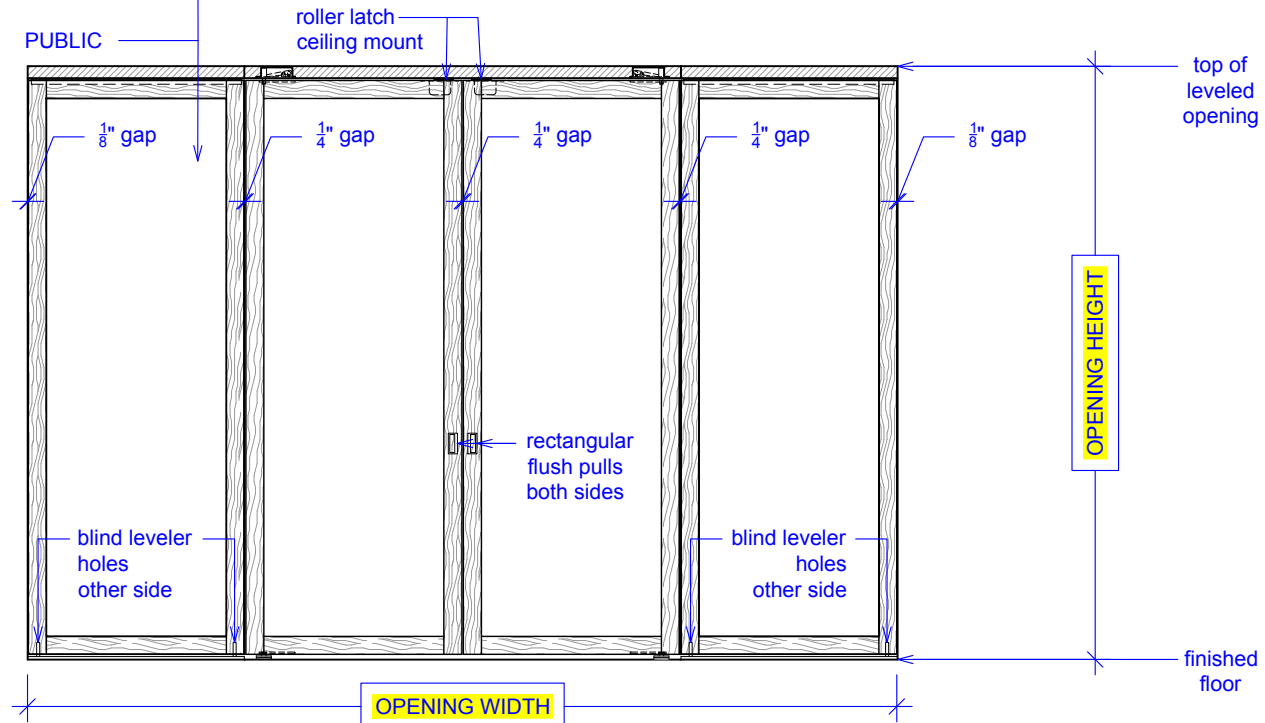

PLAN: open

PLAN: closed

ELEVATION: closed

ELEVATION: details

- KEY
- pivot hinge
  - ⊠ roller latch
  - reccomended door stop