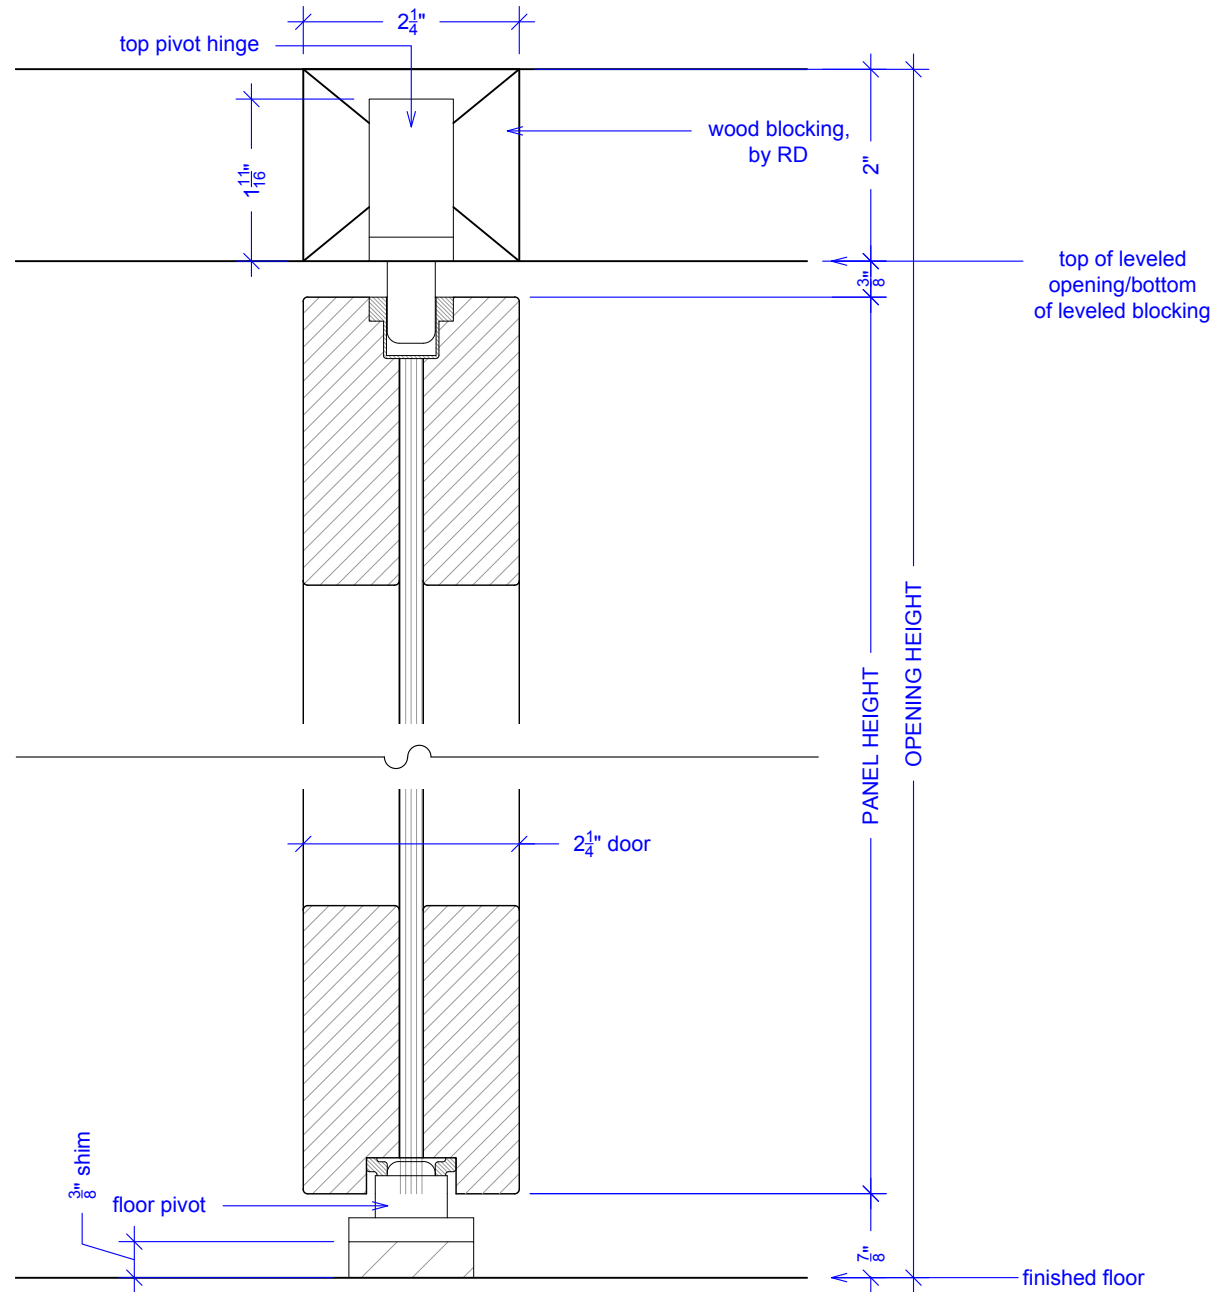

PLAN: open

PLAN: closed

ELEVATION: closed

ELEVATION: details

- KEY
- pivot hinge
  - ⊠ roller latch
  - reccomended door stop