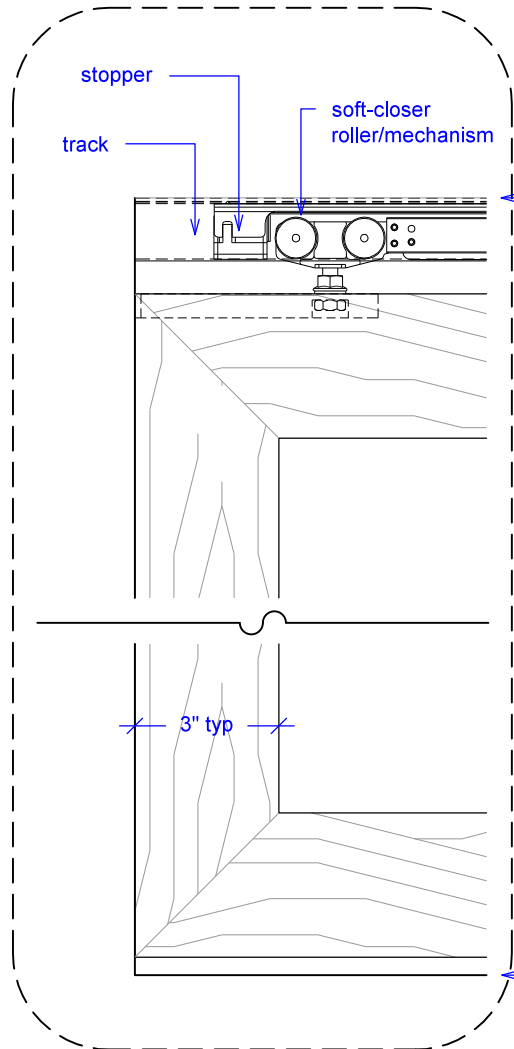

Sliding Bypass w/ Soft-Close, 3 Panels

(SB3-SC)

ELEVATION

RAYDOOR STANDARD
SYSTEM DRAWINGS
©2020

YOUR OPENING HEIGHT = PANEL + 2³/₈"
YOUR OPENING WIDTH = (3 x PANEL) - 6"

Sliding Bypass w/ Soft-Close, 3 Panels

(SB3-SC)

SOFT-CLOSE HARDWARE

RAYDOOR STANDARD
SYSTEM DRAWINGS
©2020

Sliding Bypass w/ Soft-Close, 3 Panels

(SB3-SC)

OPERATION OVERVIEW

RAYDOOR STANDARD
SYSTEM DRAWINGS
©2020

KEY:

floor guide

stopper/release
device