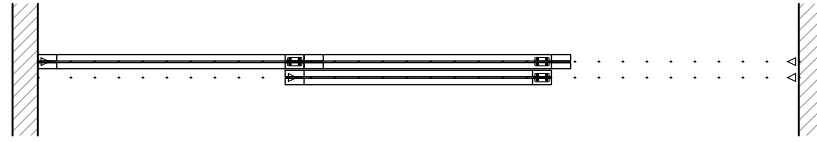

Sliding Bypass w/ Soft-Close, 3 Panels

(SB3-SC)

ELEVATION

RAYDOOR STANDARD
SYSTEM DRAWINGS
©2020

YOUR OPENING HEIGHT = PANEL + 2³/₈"
YOUR OPENING WIDTH = (3 x PANEL) - 6"

Sliding Bypass w/ Soft-Close, 3 Panels

(SB3-SC)

SOFT-CLOSE HARDWARE

RAYDOOR STANDARD
SYSTEM DRAWINGS
©2020

Sliding Bypass w/ Soft-Close, 3 Panels

(SB3-SC)

OPERATION OVERVIEW

RAYDOOR STANDARD
SYSTEM DRAWINGS
©2020

KEY: