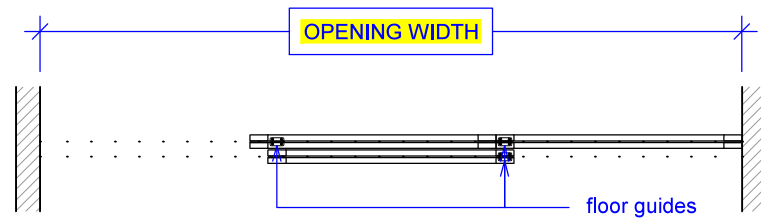

Sliding Bypass w/ Soft-Close, 3 Panels

(SB3-SC)

ELEVATION

RAYDOOR STANDARD
SYSTEM DRAWINGS
©2020

YOUR OPENING HEIGHT = PANEL + 2³/₈"
YOUR OPENING WIDTH = (3 x PANEL) - 6"

Sliding Bypass w/ Soft-Close, 3 Panels

(SB3-SC)

SOFT-CLOSE HARDWARE

RAYDOOR STANDARD
SYSTEM DRAWINGS
©2020

Sliding Bypass w/ Soft-Close, 3 Panels

(SB3-SC)

OPERATION OVERVIEW

RAYDOOR STANDARD
SYSTEM DRAWINGS
©2020

KEY: