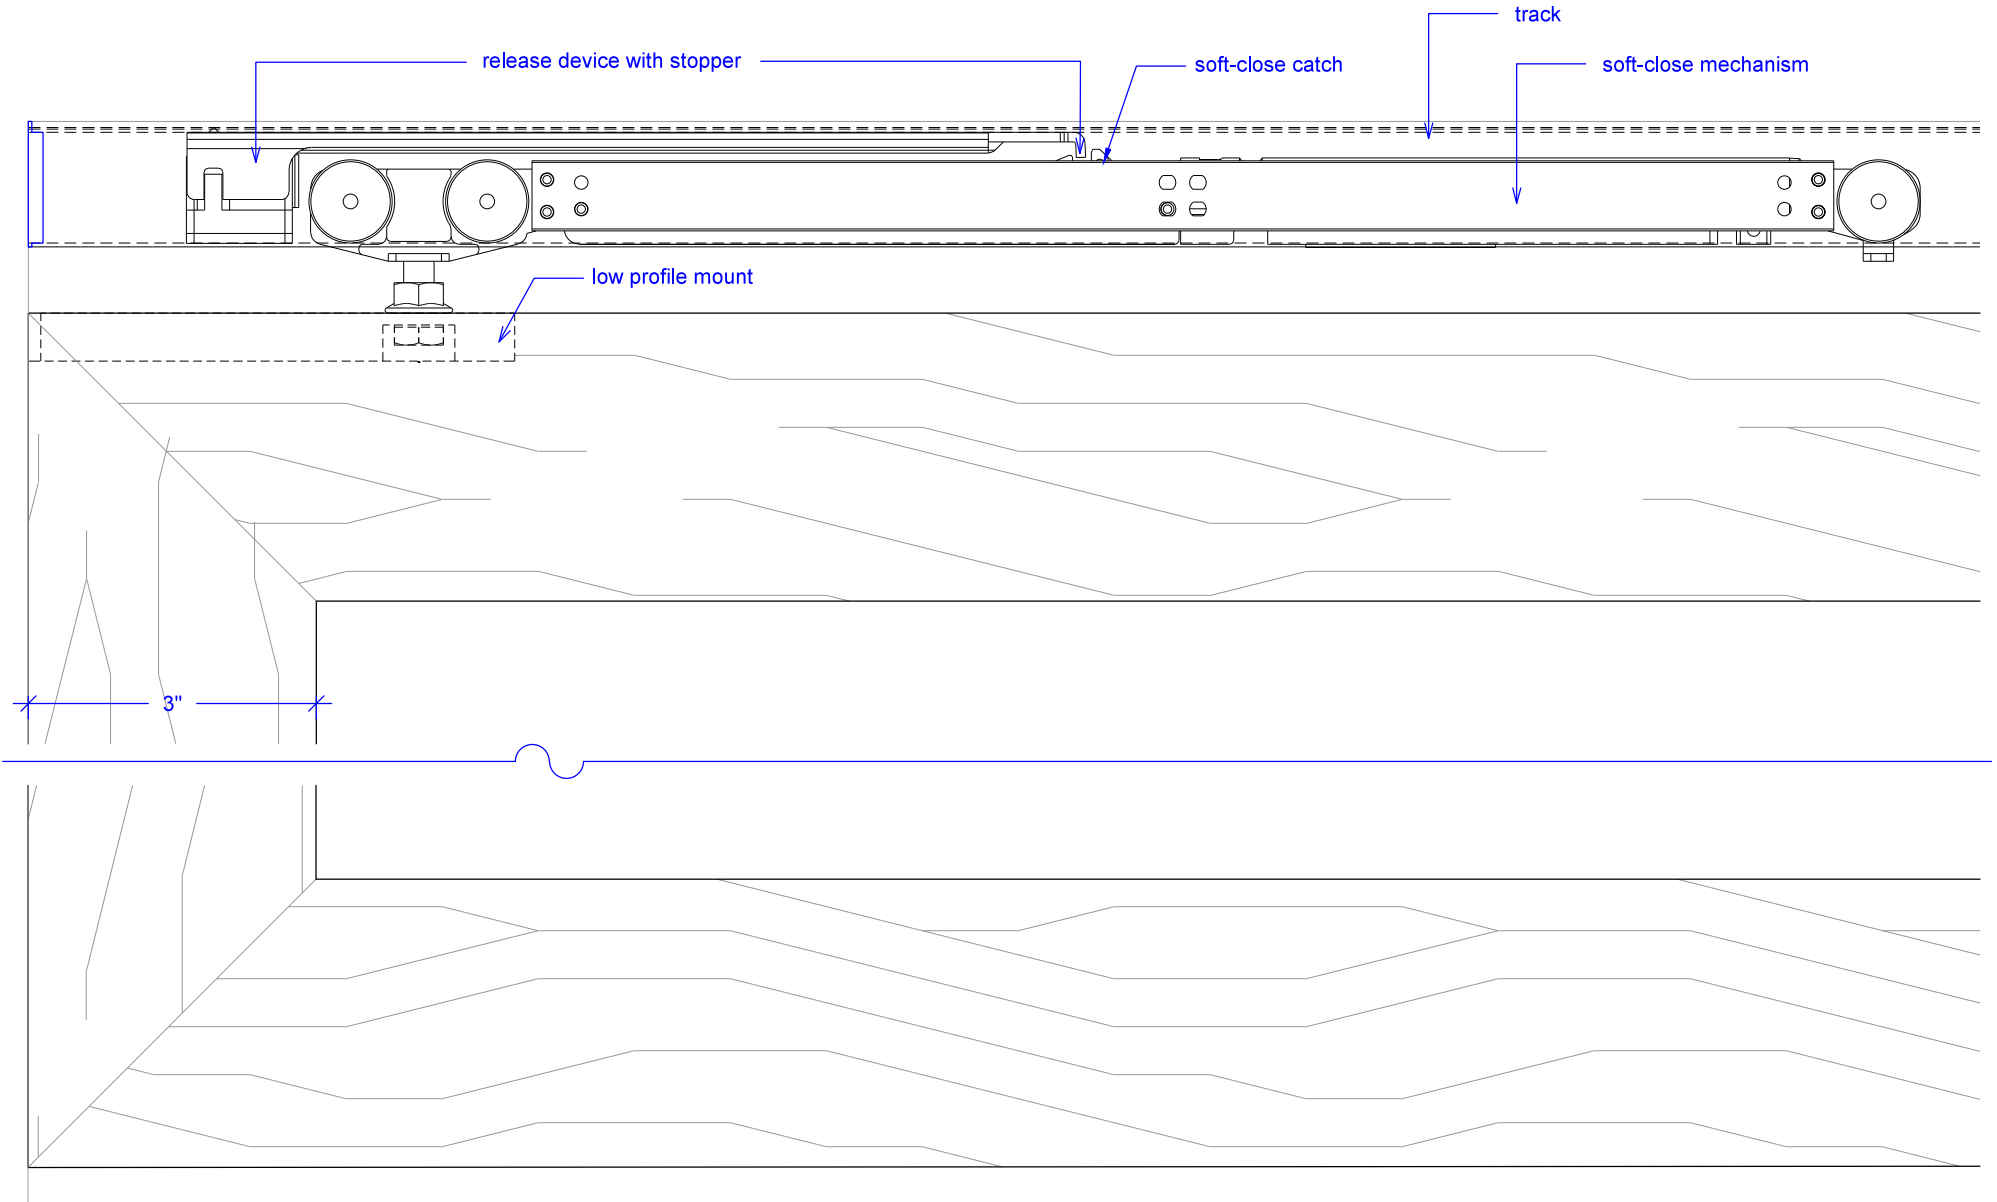

Sliding Bypass w/ Soft-Close, 3 Panels

(SB3-SC)

ELEVATION

RAYDOOR STANDARD
SYSTEM DRAWINGS
©2020

YOUR OPENING HEIGHT = PANEL + 2³/₈"
YOUR OPENING WIDTH = (3 x PANEL) - 6"

Sliding Bypass w/ Soft-Close, 3 Panels

(SB3-SC)

SOFT-CLOSE HARDWARE

RAYDOOR STANDARD
SYSTEM DRAWINGS
©2020

Sliding Bypass w/ Soft-Close, 3 Panels

(SB3-SC)

OPERATION OVERVIEW

RAYDOOR STANDARD
SYSTEM DRAWINGS
©2020

KEY:

floor guide

stopper/release
device