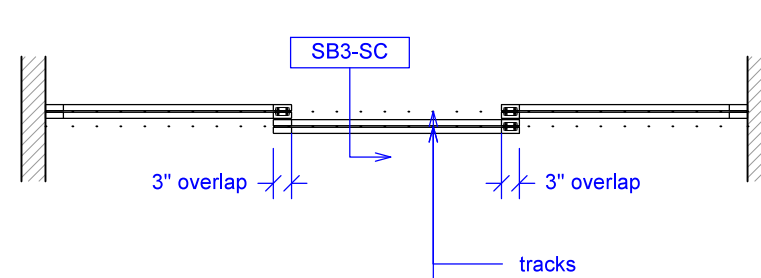

Sliding Bypass w/ Soft-Close, 3 Panels

(SB3-SC)

ELEVATION

RAYDOOR STANDARD
SYSTEM DRAWINGS
©2020

YOUR OPENING HEIGHT = PANEL + 2³/₈"
YOUR OPENING WIDTH = (3 x PANEL) - 6"

Sliding Bypass w/ Soft-Close, 3 Panels

(SB3-SC)

SOFT-CLOSE HARDWARE

RAYDOOR STANDARD
SYSTEM DRAWINGS
©2020

Sliding Bypass w/ Soft-Close, 3 Panels

(SB3-SC)

OPERATION OVERVIEW

RAYDOOR STANDARD
SYSTEM DRAWINGS
©2020

KEY:

floor guide

stopper/release
device