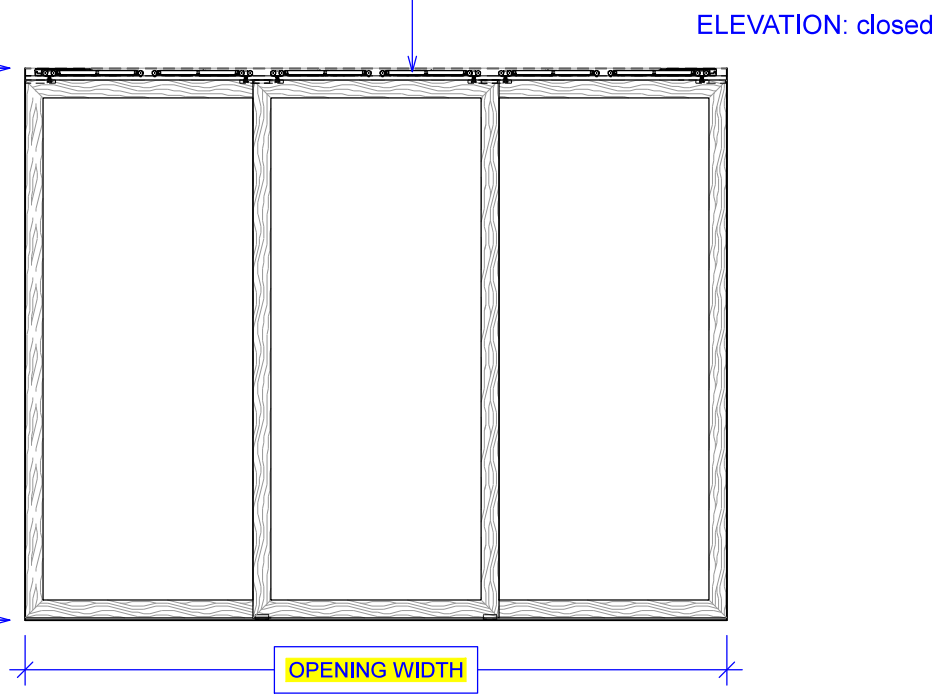

Sliding Bypass w/ Soft-Close, 3 Panels

(SB3-SC)

ELEVATION

RAYDOOR STANDARD
SYSTEM DRAWINGS
©2020

YOUR OPENING HEIGHT = PANEL + 2³/₈"
YOUR OPENING WIDTH = (3 x PANEL) - 6"

Sliding Bypass w/ Soft-Close, 3 Panels

(SB3-SC)

SOFT-CLOSE HARDWARE

RAYDOOR STANDARD
SYSTEM DRAWINGS
©2020

Sliding Bypass w/ Soft-Close, 3 Panels

(SB3-SC)

OPERATION OVERVIEW

RAYDOOR STANDARD
SYSTEM DRAWINGS
©2020

KEY: