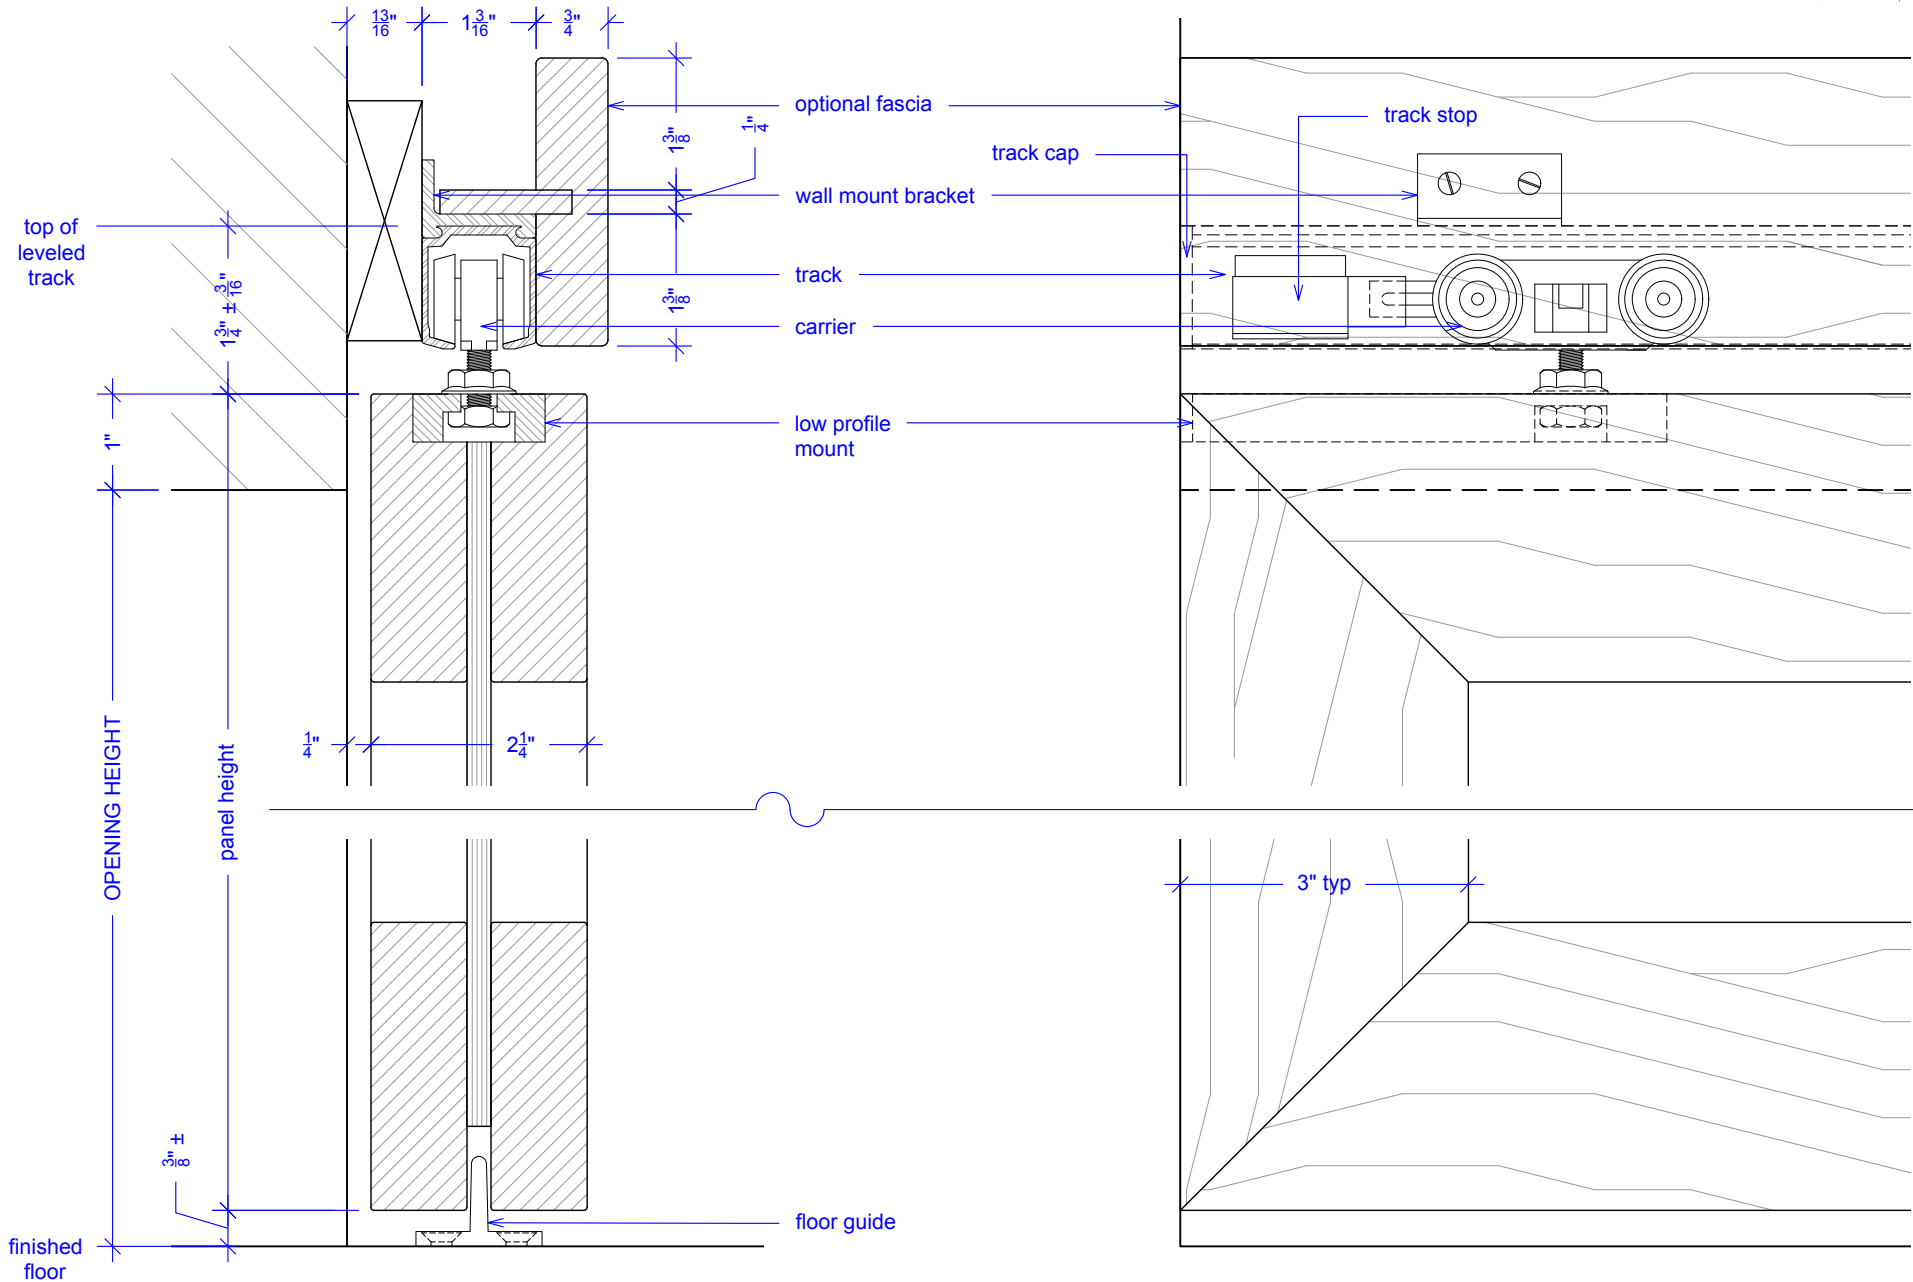

Sliding, 1 Panel, 1 Side Overlap, Wall Mount

(S1-1SO-WM-RD)

ELEVATION

RAYDOOR STANDARD
SYSTEM DRAWINGS
©2022

PLAN: open

PLAN: closed

ELEVATION: closed

YOUR OPENING HEIGHT = PANEL - $\frac{5}{8}$ "
YOUR OPENING WIDTH = PANEL - 1"

Sliding, 1 Panel, 1 Side Overlap, Wall Mount

(S1-1SO-WM-RD)

SECTION

RAYDOOR STANDARD
SYSTEM DRAWINGS
©2022

Sliding, 1 Panel, 1 Side Overlap, Wall Mount

(S1-1SO-WM-RD)

OPERATION OVERVIEW

RAYDOOR STANDARD
SYSTEM DRAWINGS
©2022

KEY:

floor guide

track stop