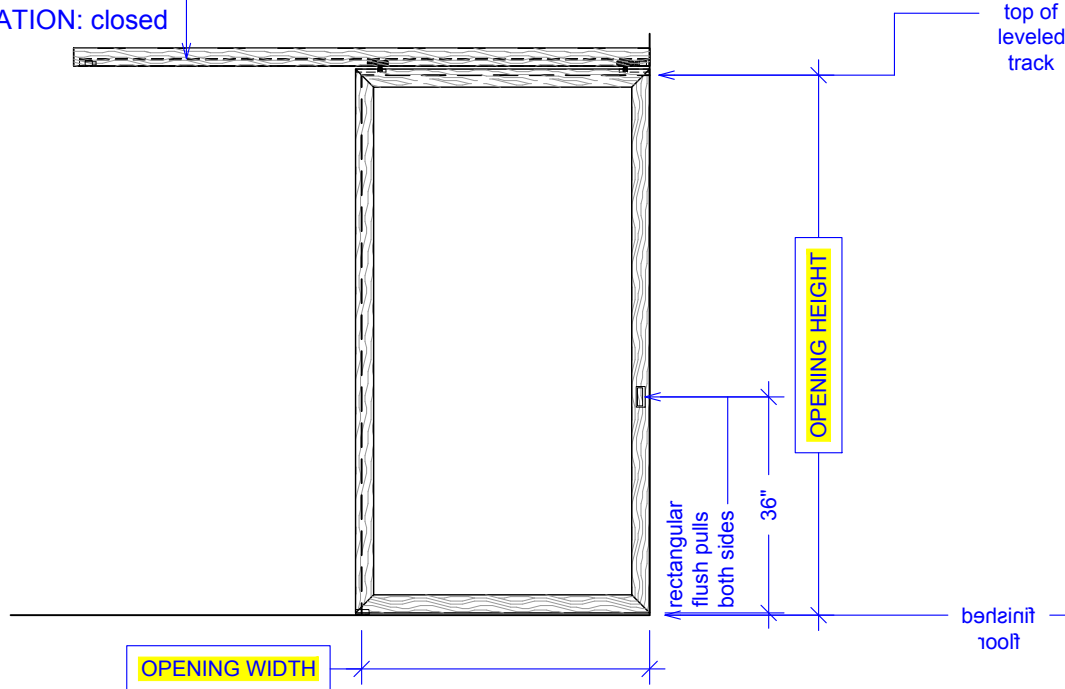

Sliding, 1 Panel, 1 Side Overlap, Wall Mount

(S1-1SO-WM-RD)

ELEVATION

RAYDOOR STANDARD
SYSTEM DRAWINGS
©2022

PLAN: open

PLAN: closed

ELEVATION: closed

YOUR OPENING HEIGHT = PANEL - $\frac{5}{8}$ "
YOUR OPENING WIDTH = PANEL - 1"

Sliding, 1 Panel, 1 Side Overlap, Wall Mount

(S1-1SO-WM-RD)

SECTION

RAYDOOR STANDARD
SYSTEM DRAWINGS
©2022

Sliding, 1 Panel, 1 Side Overlap, Wall Mount

(S1-1SO-WM-RD)

OPERATION OVERVIEW

RAYDOOR STANDARD
SYSTEM DRAWINGS
©2022

KEY:

floor guide

track stop