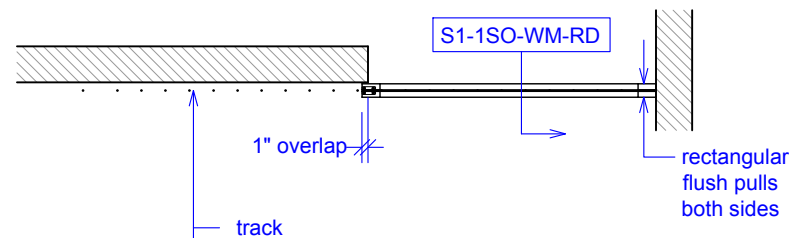

Sliding, 1 Panel, 1 Side Overlap, Wall Mount

(S1-1SO-WM-RD)

ELEVATION

RAYDOOR STANDARD
SYSTEM DRAWINGS
©2022

PLAN: open

PLAN: closed

ELEVATION: closed

YOUR OPENING HEIGHT = PANEL - $\frac{5}{8}$ "
YOUR OPENING WIDTH = PANEL - 1"

Sliding, 1 Panel, 1 Side Overlap, Wall Mount

(S1-1SO-WM-RD)

SECTION

RAYDOOR STANDARD
SYSTEM DRAWINGS
©2022

Sliding, 1 Panel, 1 Side Overlap, Wall Mount

(S1-1SO-WM-RD)

OPERATION OVERVIEW

RAYDOOR STANDARD
SYSTEM DRAWINGS
©2022

KEY:

floor guide

track stop