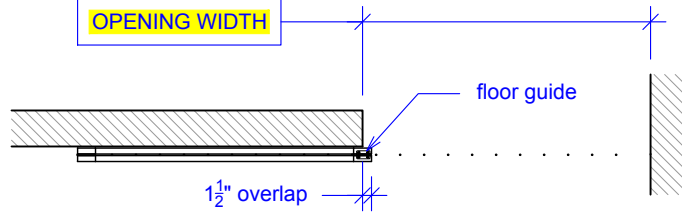

Sliding, 1 Panel, 1 Side Overlap, Wall Mount

(S1-1SO-WM-RD)

ELEVATION

RAYDOOR STANDARD
SYSTEM DRAWINGS
©2022

PLAN: open

PLAN: closed

ELEVATION: closed

YOUR OPENING HEIGHT = PANEL - $\frac{5}{8}$ "
YOUR OPENING WIDTH = PANEL - 1"

Sliding, 1 Panel, 1 Side Overlap, Wall Mount

(S1-1SO-WM-RD)

SECTION

RAYDOOR STANDARD
SYSTEM DRAWINGS
©2022

Sliding, 1 Panel, 1 Side Overlap, Wall Mount

(S1-1SO-WM-RD)

OPERATION OVERVIEW

RAYDOOR STANDARD
SYSTEM DRAWINGS
©2022

KEY:

floor guide

track stop