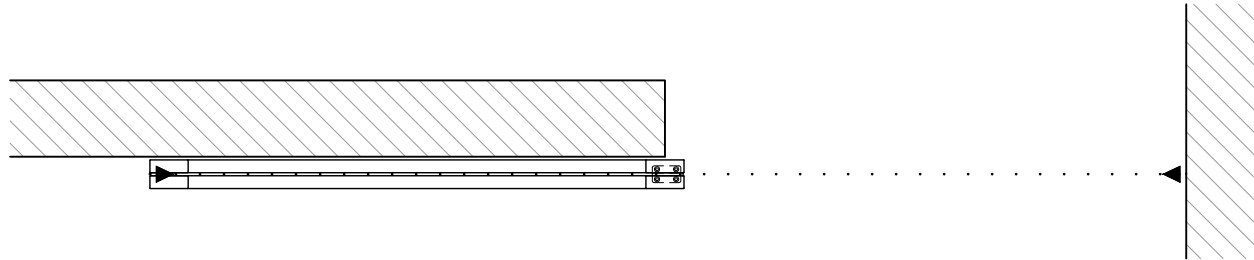

Sliding, 1 Panel, 1 Side Overlap, Wall Mount

(S1-1SO-WM-RD)

ELEVATION

RAYDOOR STANDARD
SYSTEM DRAWINGS
©2022

PLAN: open

PLAN: closed

ELEVATION: closed

YOUR OPENING HEIGHT = PANEL - $\frac{5}{8}$ "
YOUR OPENING WIDTH = PANEL - 1"

Sliding, 1 Panel, 1 Side Overlap, Wall Mount

(S1-1SO-WM-RD)

SECTION

RAYDOOR STANDARD
SYSTEM DRAWINGS
©2022

Sliding, 1 Panel, 1 Side Overlap, Wall Mount

(S1-1SO-WM-RD)

OPERATION OVERVIEW

RAYDOOR STANDARD
SYSTEM DRAWINGS
©2022

KEY:

floor guide

track stop