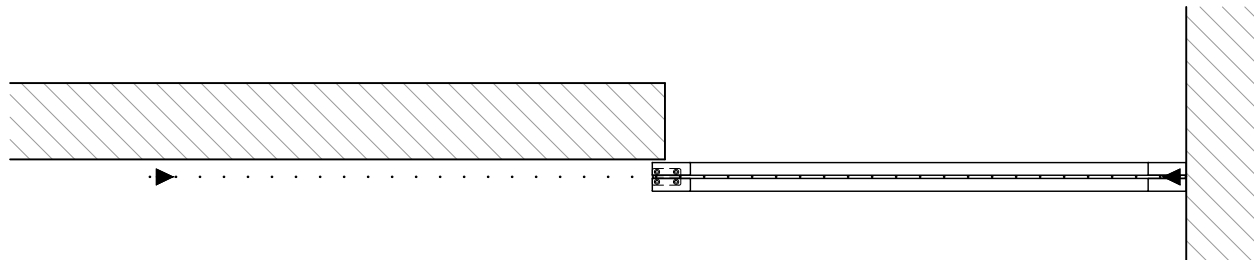

Sliding, 1 Panel, 1 Side Overlap, Wall Mount

(S1-1SO-WM-RD)

ELEVATION

RAYDOOR STANDARD
SYSTEM DRAWINGS
©2022

PLAN: open

PLAN: closed

ELEVATION: closed

YOUR OPENING HEIGHT = PANEL - $\frac{5}{8}$ "
YOUR OPENING WIDTH = PANEL - 1"

Sliding, 1 Panel, 1 Side Overlap, Wall Mount

(S1-1SO-WM-RD)

SECTION

RAYDOOR STANDARD
SYSTEM DRAWINGS
©2022

Sliding, 1 Panel, 1 Side Overlap, Wall Mount

(S1-1SO-WM-RD)

OPERATION OVERVIEW

RAYDOOR STANDARD
SYSTEM DRAWINGS
©2022

KEY:

floor guide

track stop