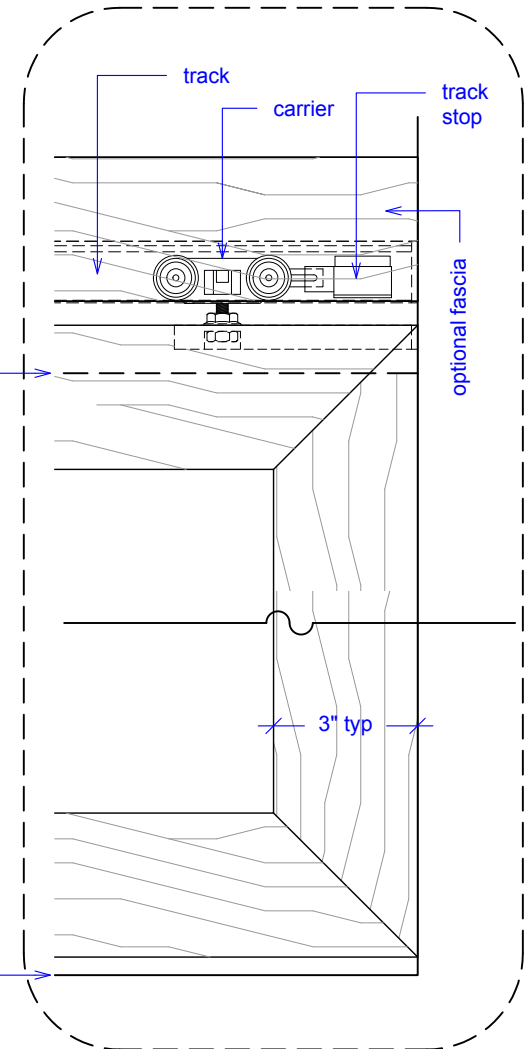

Sliding, 1 Panel, 1 Side Overlap, Wall Mount

(S1-1SO-WM-RD)

ELEVATION

RAYDOOR STANDARD
SYSTEM DRAWINGS
©2022

PLAN: open

PLAN: closed

ELEVATION: closed

YOUR OPENING HEIGHT = PANEL - $\frac{5}{8}$ "
YOUR OPENING WIDTH = PANEL - 1"

Sliding, 1 Panel, 1 Side Overlap, Wall Mount

(S1-1SO-WM-RD)

SECTION

RAYDOOR STANDARD
SYSTEM DRAWINGS
©2022

Sliding, 1 Panel, 1 Side Overlap, Wall Mount

(S1-1SO-WM-RD)

OPERATION OVERVIEW

RAYDOOR STANDARD
SYSTEM DRAWINGS
©2022

KEY:

floor guide

track stop