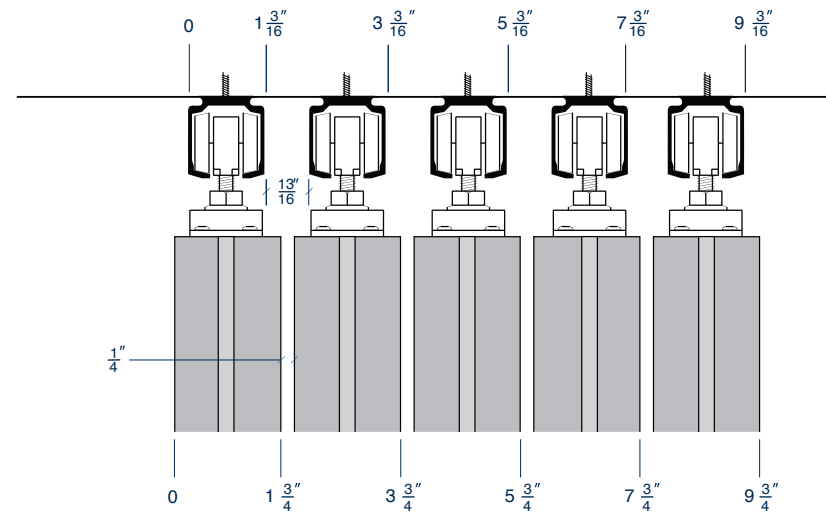

Standard Track

Model 225

Standard (RD) sliding track detail for panel model 225.

Low Profile Track

Model 225

Low profile track detail for panel model 225.

Models 175

Standard (RD) sliding track detail for panel model 175.

Models 175

Low profile track detail for panel model 175.