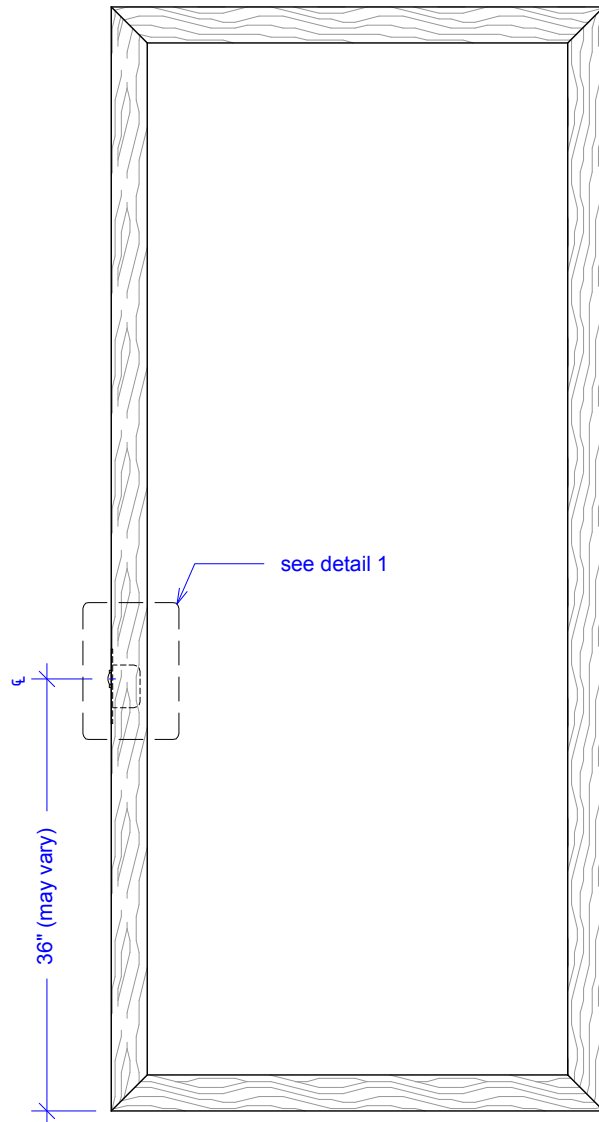

HARDWARE SPECIFICATION

Side -mounted Roller latch

RAYDOOR®

Revised: 4 / 24 / 12

Page: 1 of 1

SIDE VIEW:

DETAIL 1:

DETAIL 2:

ELEVATION:

NOTE: some dimensions rounded to nearest $\frac{1}{16}$ "