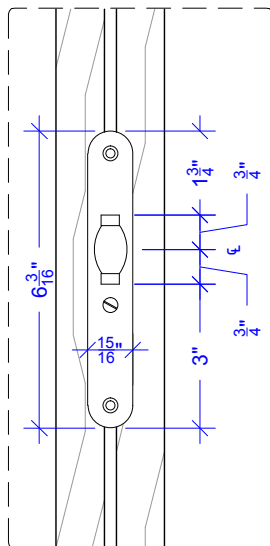

HARDWARE SPECIFICATION

Side -mounted Roller latch

RAYDOOR®

Revised: 4 / 24 / 12

Page: 1 of 1

SIDE VIEW:

DETAIL 1:

DETAIL 2:

ELEVATION:

NOTE: some dimensions rounded to nearest $\frac{1}{16}$ "