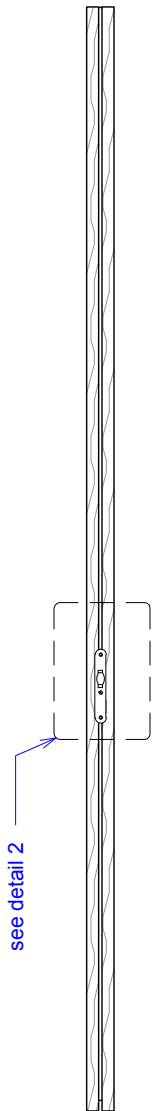

HARDWARE SPECIFICATION

Side -mounted Roller latch

RAYDOOR®

Revised: 4 / 24 / 12

Page: 1 of 1

SIDE VIEW:

DETAIL 1:

DETAIL 2:

ELEVATION:

NOTE: some dimensions rounded to nearest $\frac{1}{16}$ "