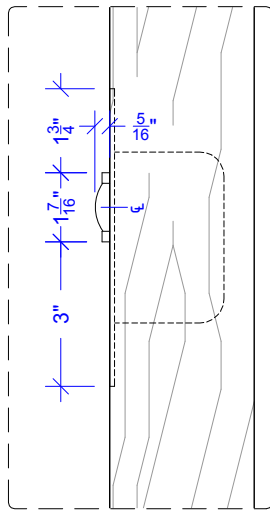

HARDWARE SPECIFICATION

Side -mounted Roller latch

RAYDOOR®

Revised: 4 / 24 / 12

Page: 1 of 1

SIDE VIEW:

DETAIL 1:

DETAIL 2:

ELEVATION:

NOTE: some dimensions rounded to nearest $\frac{1}{16}$ "