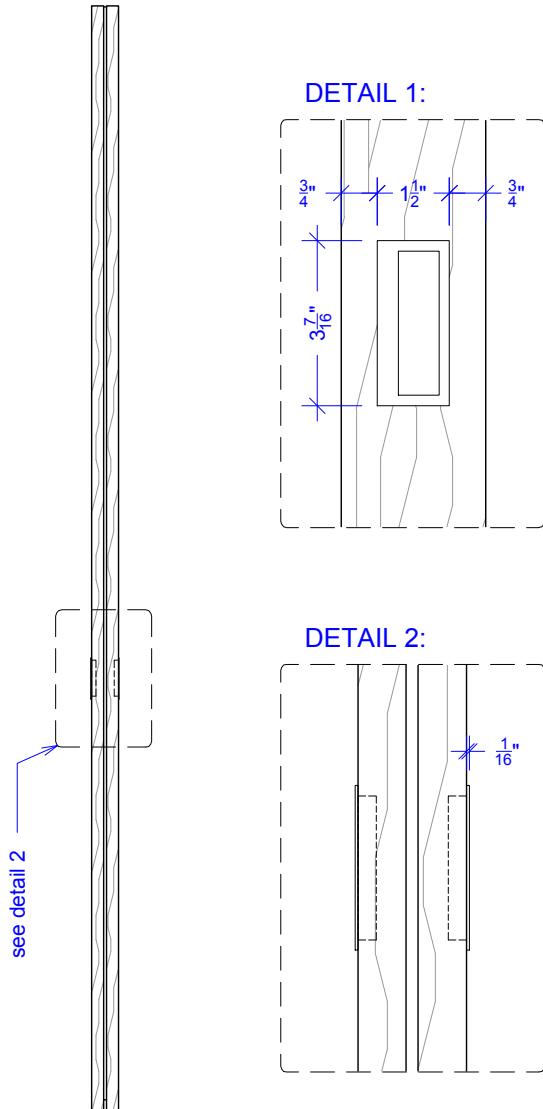

HARDWARE SPECIFICATION

Flush pull - Rectangular

RAYDOOR®

Revised: 4 / 28 / 12

Page: 1 of 1

SIDE VIEW:

ELEVATION: