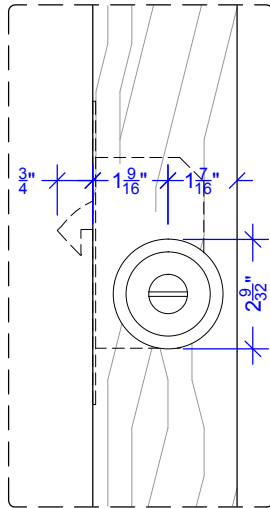

HARDWARE SPECIFICATION

KA Sliding door lock

RAYDOOR®

Revised: 7 / 01 / 12

Page: 1 of 1

SIDE VIEW:

DETAIL 1:
coin release side

DETAIL 2:
thumb turn side

DETAIL 3:

ELEVATION:

STRIKE PLATE: