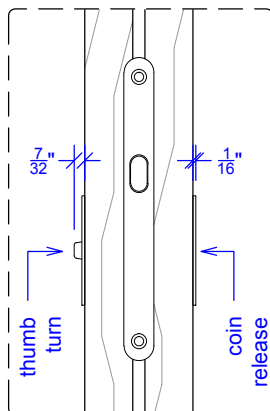

HARDWARE SPECIFICATION

KA Sliding door lock

RAYDOOR®

Revised: 7 / 01 / 12

Page: 1 of 1

SIDE VIEW:

DETAIL 1:
coin release side

DETAIL 2:
thumb turn side

DETAIL 3:

ELEVATION:

STRIKE PLATE: