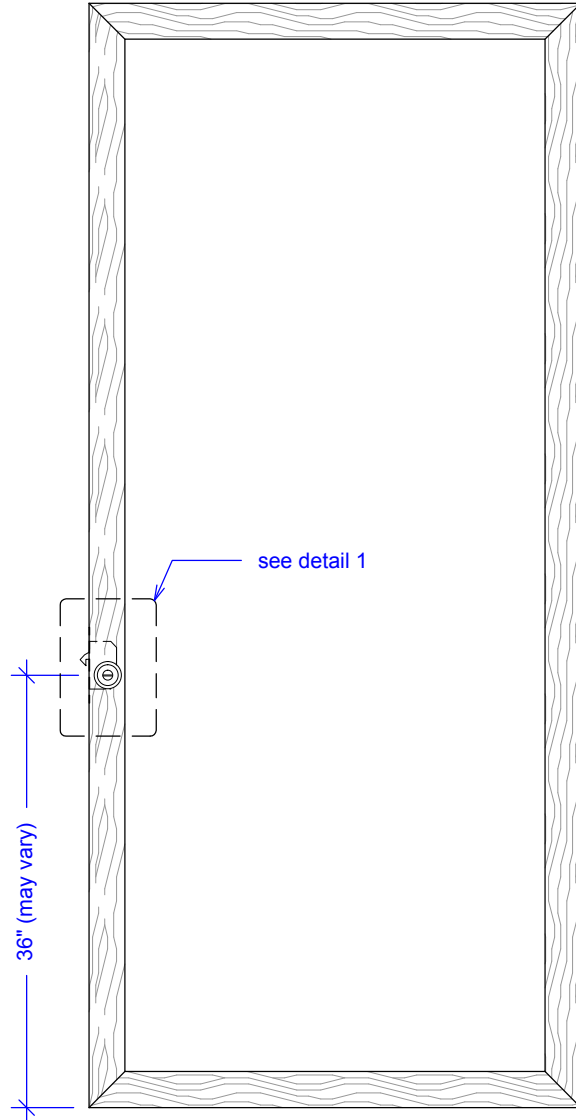

HARDWARE SPECIFICATION

KA Sliding door lock

RAYDOOR®

Revised: 7 / 01 / 12

Page: 1 of 1

SIDE VIEW:

DETAIL 1:
coin release side

DETAIL 2:
thumb turn side

DETAIL 3:

ELEVATION:

STRIKE PLATE: