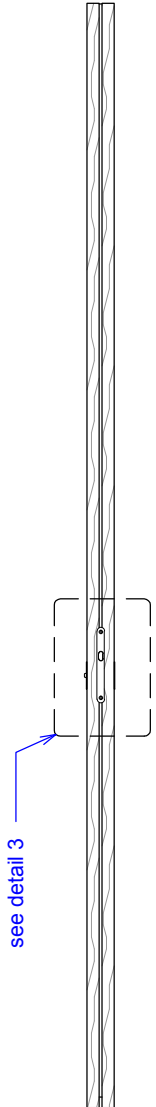

HARDWARE SPECIFICATION

KA Sliding door lock

RAYDOOR®

Revised: 7 / 01 / 12

Page: 1 of 1

SIDE VIEW:

DETAIL 1:
coin release side

DETAIL 2:
thumb turn side

DETAIL 3:

ELEVATION:

STRIKE PLATE: