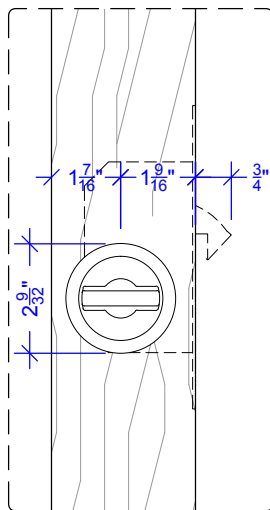

HARDWARE SPECIFICATION

KA Sliding door lock

RAYDOOR®

Revised: 7 / 01 / 12

Page: 1 of 1

SIDE VIEW:

DETAIL 1:
coin release side

DETAIL 2:
thumb turn side

DETAIL 3:

ELEVATION:

STRIKE PLATE: