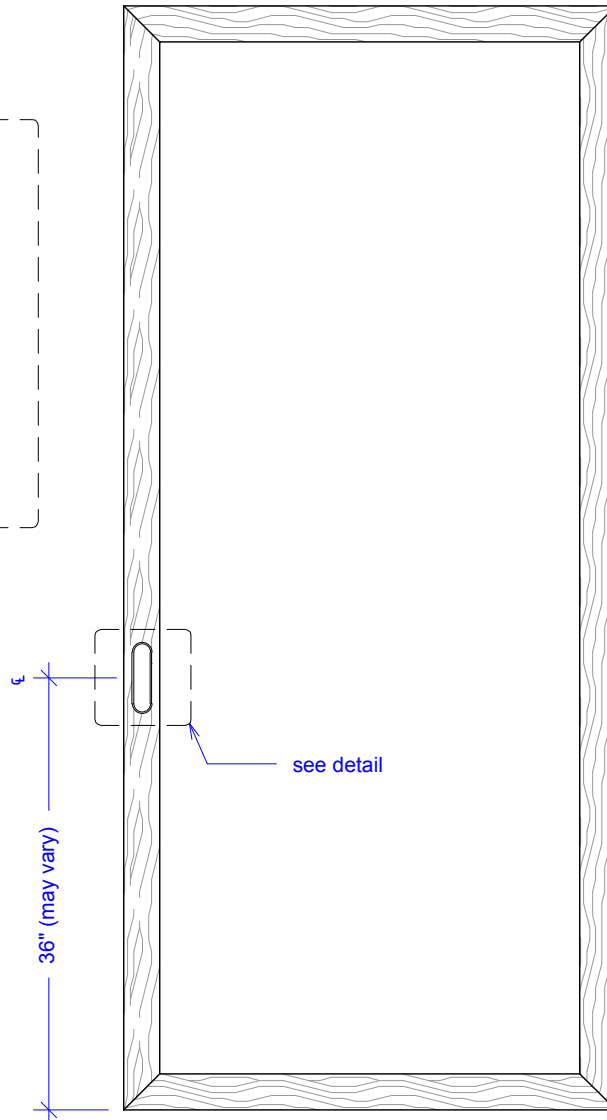

# HARDWARE SPECIFICATION

Flush pull OP-150

RAYDOOR®

Revised: 4 / 14 / 12

Page: 1 of 1

SIDE VIEW:

ELEVATION:

DETAIL: