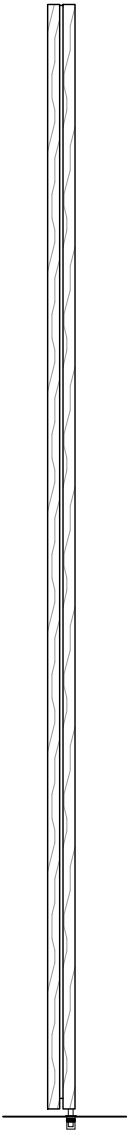

# HARDWARE SPECIFICATION

Dustproof strike

RAYDOOR®

Revised: 4 / 24 / 12

Page: 1 of 1

SIDE VIEW:

ELEVATION:

DETAIL 1: