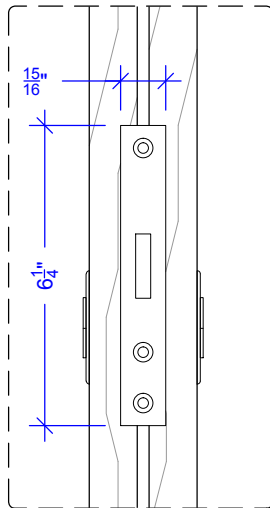

HARDWARE SPECIFICATION

Straight bolt lock for pivot doors (BKS - key / key)

RAYDOOR®

Revised: 7 / 01 / 12

Page: 1 of 1

SIDE VIEW:

DETAIL 1:

DETAIL 2:

ELEVATION:

STRIKE PLATE: