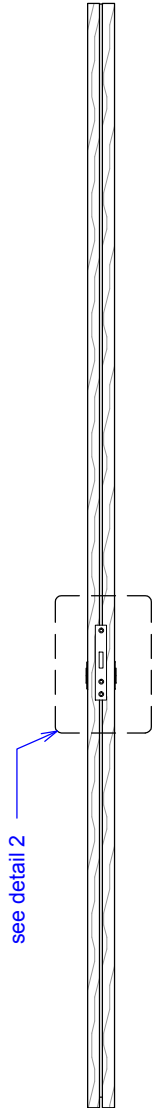

HARDWARE SPECIFICATION

Straight bolt lock for pivot doors (BKS - key / key)

RAYDOOR®

Revised: 7 / 01 / 12

Page: 1 of 1

SIDE VIEW:

DETAIL 1:

DETAIL 2:

ELEVATION:

STRIKE PLATE: