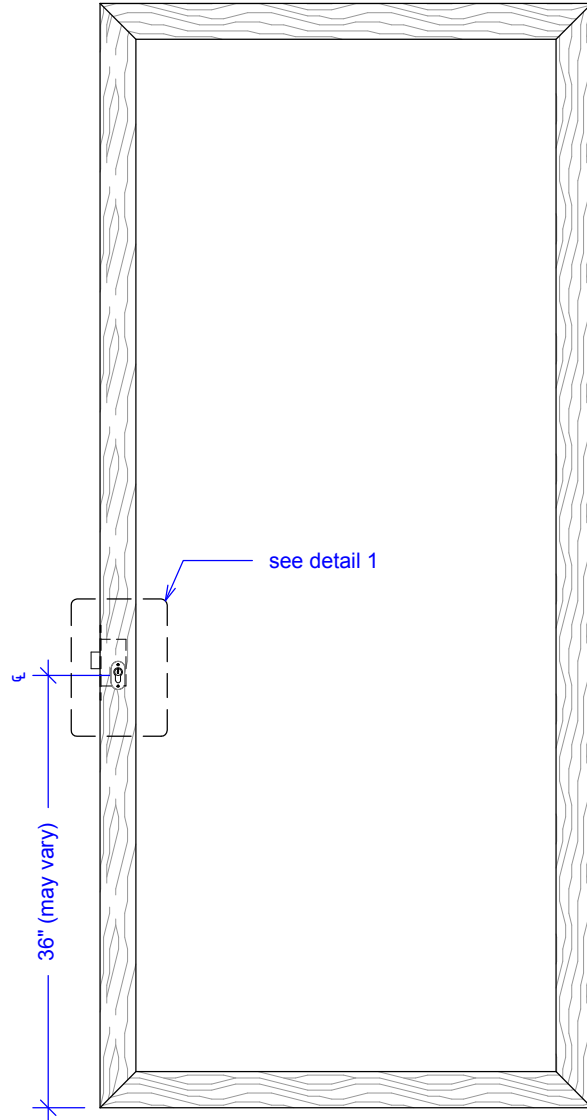

HARDWARE SPECIFICATION

Straight bolt lock for pivot doors (BKS - key / key)

RAYDOOR®

Revised: 7 / 01 / 12

Page: 1 of 1

SIDE VIEW:

DETAIL 1:

DETAIL 2:

ELEVATION:

STRIKE PLATE: