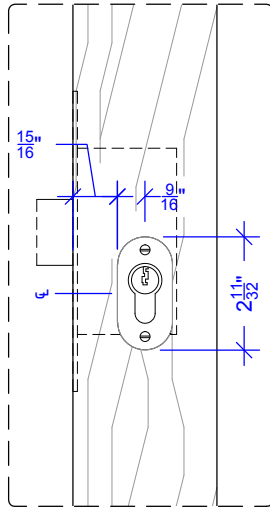

HARDWARE SPECIFICATION

Straight bolt lock for pivot doors (BKS - key / key)

RAYDOOR®

Revised: 7 / 01 / 12

Page: 1 of 1

SIDE VIEW:

DETAIL 1:

DETAIL 2:

ELEVATION:

STRIKE PLATE: