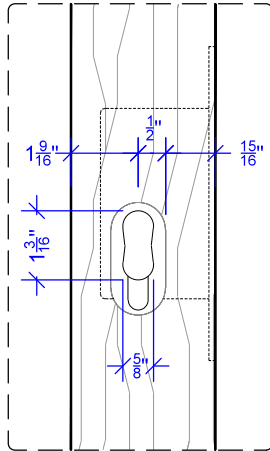

HARDWARE SPECIFICATION

Straight/Bolt Lock - key / thumb

RAYDOOR®

Revised: 9 / 25 / 19

Page: 1 of 1

SIDE VIEW:

DETAIL 1:
(key side)

ELEVATION:

DETAIL 1:
(thumb turn side)

DETAIL 3: