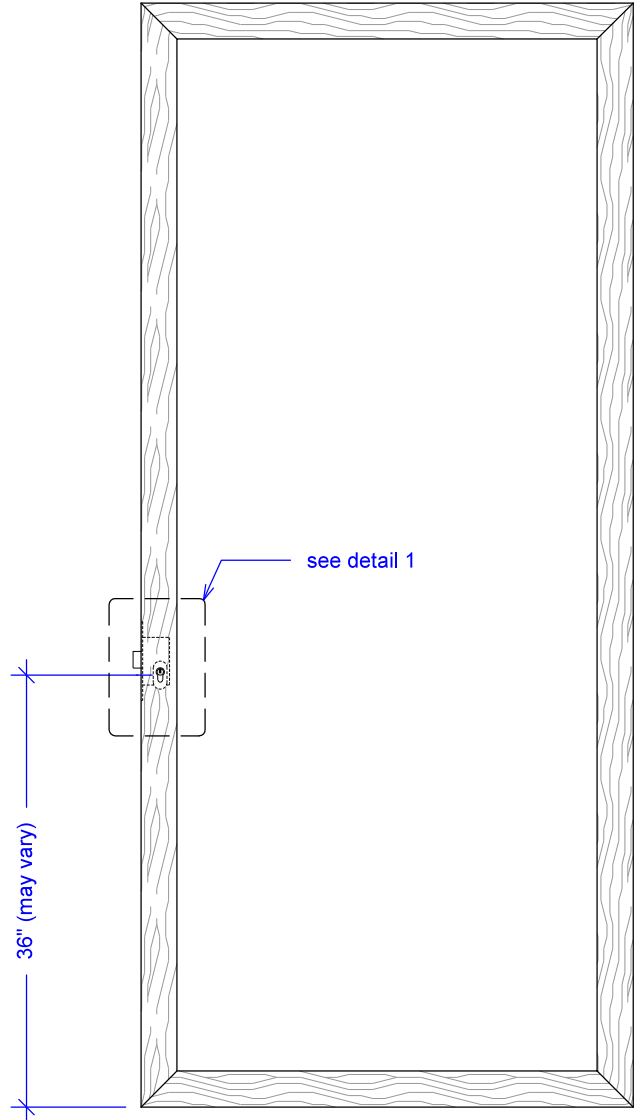

HARDWARE SPECIFICATION

Straight/Bolt Lock - key / thumb

RAYDOOR®

Revised: 9 / 25 / 19

Page: 1 of 1

SIDE VIEW:

DETAIL 1:
(key side)

ELEVATION:

DETAIL 1:
(thumb turn side)

DETAIL 3: