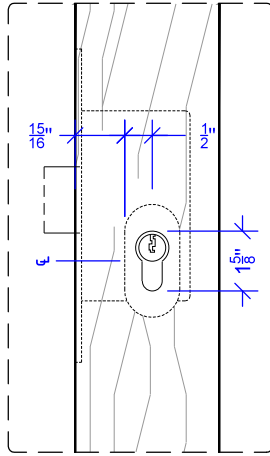

HARDWARE SPECIFICATION

Straight/Bolt Lock - key / thumb

RAYDOOR®

Revised: 9 / 25 / 19

Page: 1 of 1

SIDE VIEW:

DETAIL 1:
(key side)

ELEVATION:

DETAIL 1:
(thumb turn side)

DETAIL 3: