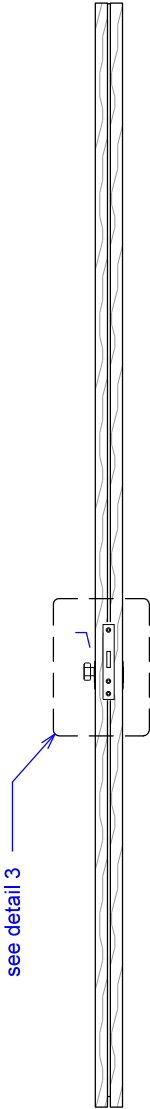

HARDWARE SPECIFICATION

Straight/Bolt Lock - key / thumb

RAYDOOR®

Revised: 9 / 25 / 19

Page: 1 of 1

SIDE VIEW:

DETAIL 1:
(key side)

ELEVATION:

DETAIL 1:
(thumb turn side)

DETAIL 3: