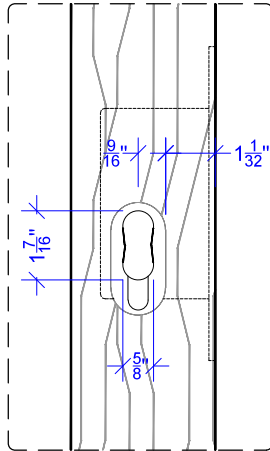

HARDWARE SPECIFICATION

AGB key / thumb

RAYDOOR®

Revised: 9 / 08 / 16

Page: 1 of 1

SIDE VIEW:

DETAIL 1:
(key side)

ELEVATION:

DETAIL 1:
(thumb turn side)

DETAIL 3: