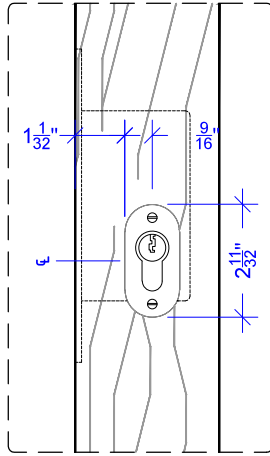

HARDWARE SPECIFICATION

AGB key / thumb

RAYDOOR®

Revised: 9 / 08 / 16

Page: 1 of 1

SIDE VIEW:

DETAIL 1:
(key side)

ELEVATION:

DETAIL 1:
(thumb turn side)

DETAIL 3: