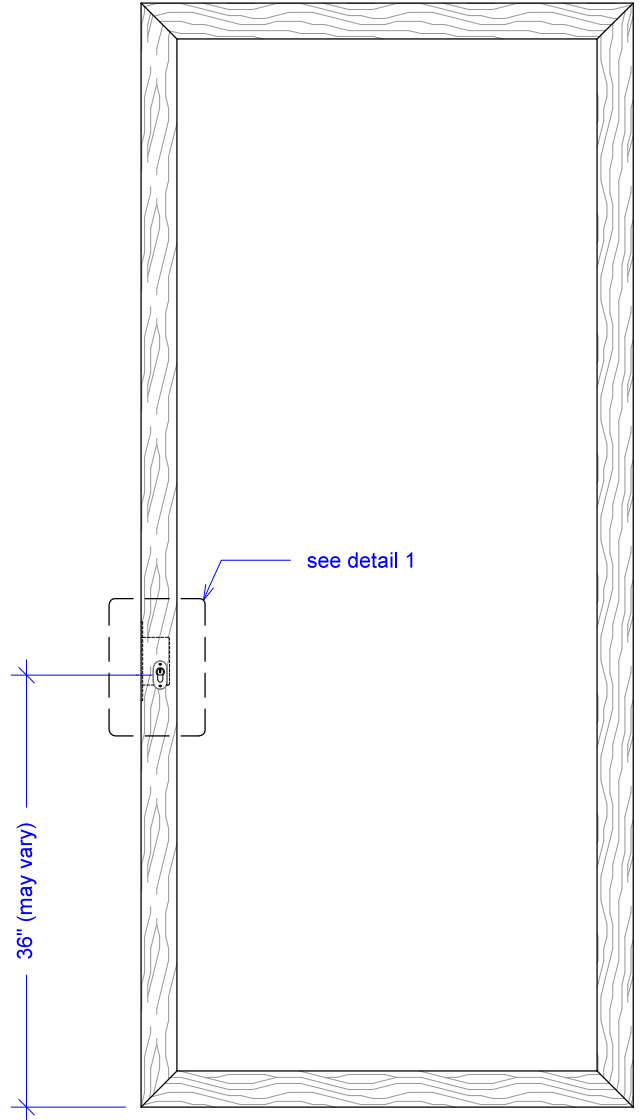

HARDWARE SPECIFICATION

AGB key / thumb

RAYDOOR®

Revised: 9 / 08 / 16

Page: 1 of 1

SIDE VIEW:

DETAIL 1:
(key side)

ELEVATION:

DETAIL 1:
(thumb turn side)

DETAIL 3: