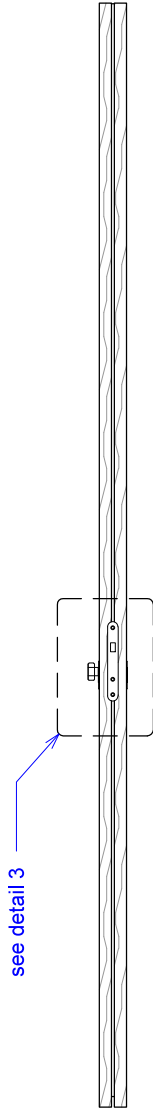

HARDWARE SPECIFICATION

AGB key / thumb

RAYDOOR®

Revised: 9 / 08 / 16

Page: 1 of 1

SIDE VIEW:

DETAIL 1:
(key side)

ELEVATION:

DETAIL 1:
(thumb turn side)

DETAIL 3: