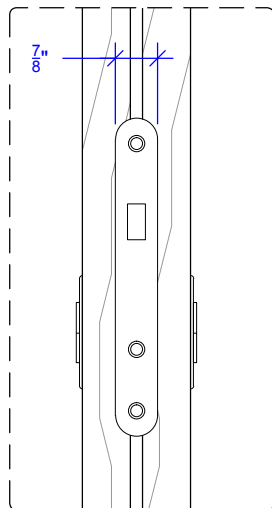

HARDWARE SPECIFICATION

AGB Sliding door lock (key / key)

RAYDOOR®

Revised: 7 / 01 / 12

Page: 1 of 1

SIDE VIEW:

DETAIL 1:

DETAIL 2:

ELEVATION:

STRIKE PLATE: