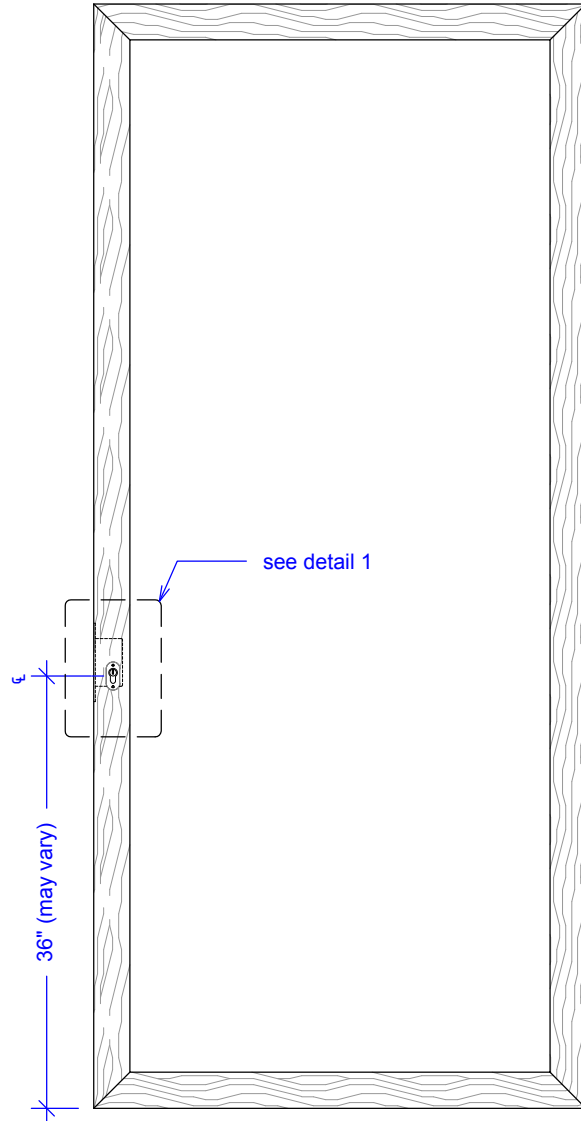

HARDWARE SPECIFICATION

AGB Sliding door lock (key / key)

RAYDOOR®

Revised: 7 / 01 / 12

Page: 1 of 1

SIDE VIEW:

DETAIL 1:

DETAIL 2:

ELEVATION:

STRIKE PLATE: