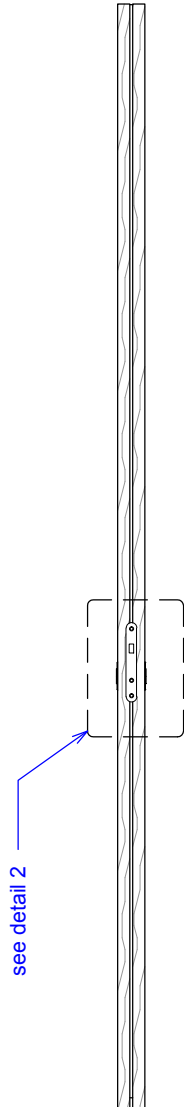

HARDWARE SPECIFICATION

AGB Sliding door lock (key / key)

RAYDOOR®

Revised: 7 / 01 / 12

Page: 1 of 1

SIDE VIEW:

DETAIL 1:

DETAIL 2:

ELEVATION:

STRIKE PLATE: