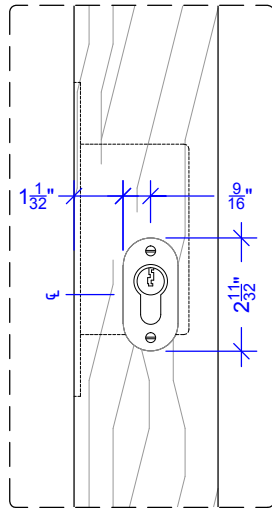

HARDWARE SPECIFICATION

AGB Sliding door lock (key / key)

RAYDOOR®

Revised: 7 / 01 / 12

Page: 1 of 1

SIDE VIEW:

DETAIL 1:

DETAIL 2:

ELEVATION:

STRIKE PLATE: